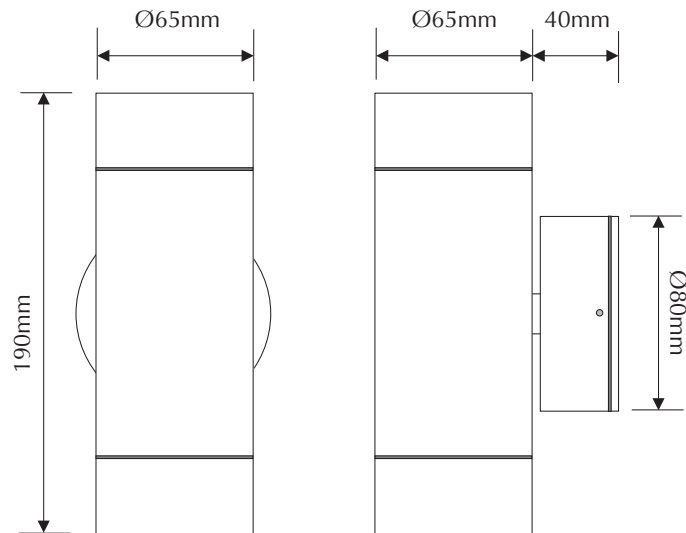

EVELITE-2-W