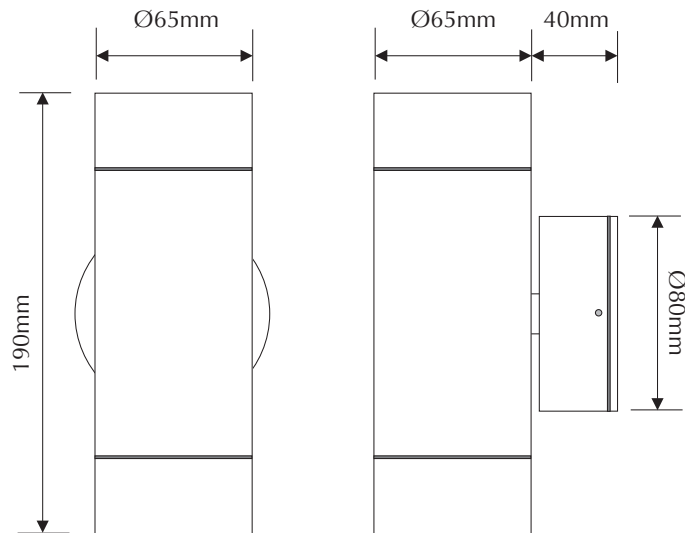

EVELITE-2-WW

Order Code: **19406**

Product Code: **EVELITE-2-WW**

Colour: **Warm White** 3600K
Aluminium Natural Anodised

Description: The ELITE exterior wall light make a great alternative to the stainless steel fixtures with its architectural appearance and finish.

Data: The ELITE exterior wall light is made from 6063 grade Aluminium, Natural Anodised finish, round body, up/down facing, silicon gaskets and seals, GU10 lamp holder, 2 x 6W LED lamp, 3 x 2W CREE LED, Warm White 3600K colour temp, 60° beam angle, IP54 rating, 240V AC direct input.

Size: Back plate: (Ø) 80mm x (D) 40mm
Body: (Ø) 65mm x (L) 190mm

Additional: The above fitting is non dimmable.

- 6063 Aluminium
- CREE LED inside
- Natural Anodised finish
- 60° beam angle
- 2 x 6W high power LED lamp included
- IP54 rated
- GU10 mains voltage
- Warm White 3600K

Domus Lighting

29-31 Richland Street Kingsgrove NSW 2208

Phone: (02) 9554 9600 | Fax: (02) 9554 9433 | Email: sales@domuslighting.com