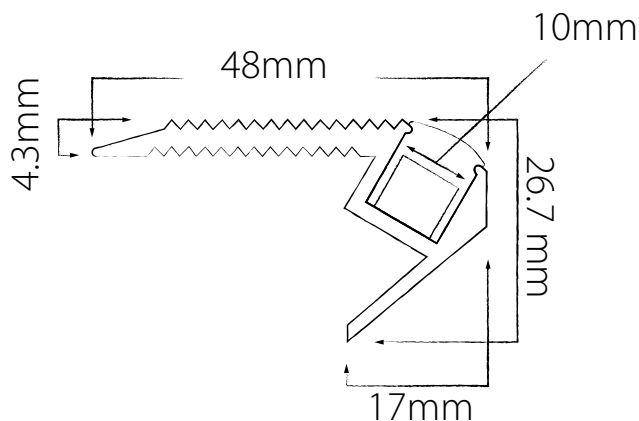

Compatible LED strips:

Flexi Strip 60	Flexi Strip 90	Flexi Strip 120	Flexi Strip RGB
○ W	○ W	○ W	●●● 30
○ NW	○ NW	○ NW	●●● 60
○ WW	○ WW	○ WW	●●● Digital
● R	● B		●●● AWB
● G			
● B			
● A