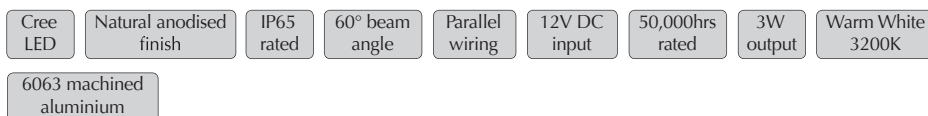

Order Code: **19503**

Product Code: **EVME-BOL-RND-WW**

Colour: **Warm White** 3200K

Description: The ME bollard round is a smart and contemporary luminaire for all landscape, pathways and courtyard lighting applications. Made from high quality 6063 grade aluminium with a natural anodised finish the ME bollard offers unsurpassed quality. The ME bollard also has the benefit of an anti glare feature due to its unique angled placement of the LED.

Data: The ME bollard is made from 6063 machined aluminium with a natural anodised finish, flood effect, 60° beam angle, 1 x 3W Cree LED, Warm White colour 3200K LED, 169 lumens, Constant Current to Constant Voltage converter, 12V DC, 50,000hrs, IP65 rated.

Size: (L) 500mm x (D) 63mm

Requires: Constant Voltage 12V DC LED driver located in the power supply section of the catalogue.