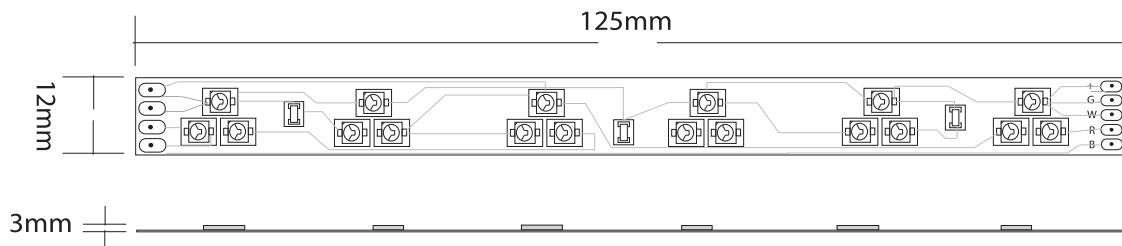

# EVFLSAWB

Order Code: **20034**

Product Code: **EVFLSAWB**

Colour: **Amber-White-Blue** 

**Description:** This product has been specially designed for colour mixing any colour of White LED from 2700k to 6500K with the ability to select fixed colours eg: Amber, Blue or White. Flexible LED strip lighting, 3M adhesive backing, 216lm per 1metre Amber-White-Blue.

**Data:** SMD 3528 high power LEDs, 24V DC input power, 11.2W per 1metre, 0.48A per 1metre, 48 groups (Amber, White, Blue), 120° beam spread, 144 LEDs per 1metre total.

**Size:** (W) 12mm x (H) 3mm x (L) 5 metre roll

**Cutttable size:** (L) 125mm 6 LED groups

**Requires:** LED colour controller located in the controller section of this catalogue and a Constant Voltage power supply also located in the catalogue.

216 Lumens	AWB Colour changing	Constant Voltage	Parallel wiring	9.6 W per metre	144 LEDs per metre	120° beam spread	24V DC	Requires colour controller
------------	---------------------	------------------	-----------------	-----------------	--------------------	------------------	--------	----------------------------