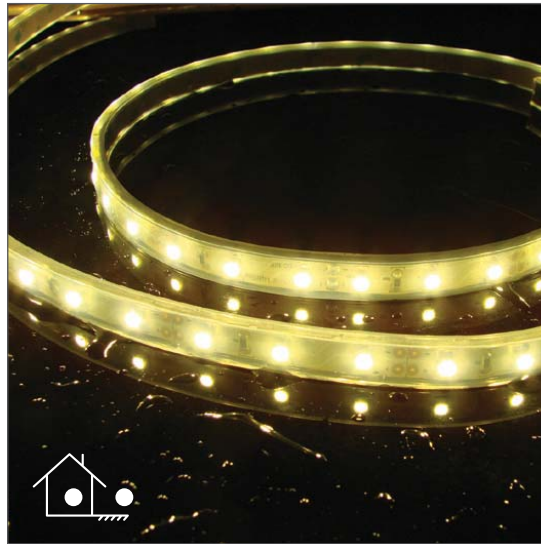

# EVFLS60WPWW

Order Code: **20051**

Product Code: **EVFLS60WPWW**

Colour: **Warm White**  3200K

Description: Weatherproof IP65 flexible LED strip lighting, Silicon mounting clips, 90lm per 1metre.

Data: SMD 3528 LED, 60 LEDs per 1metre, 12V DC, 4.8W, 0.5A per 1metre, 120° beam spread, Constant Voltage driver required.

Size: (W) 10mm x (H) 4mm x (L) 5 metre roll

Cutttable size: (L) 50mm 3 LEDs

Requires: Constant Voltage 12V DC LED driver located in the power supply section of the catalogue.

90 Lumens	Warm White 3200K	Constant Voltage	Parallel wiring	4.8W per metre	60 LEDs per metre	120° beam spread	12V DC	IP65
-----------	------------------	------------------	-----------------	----------------	-------------------	------------------	--------	------