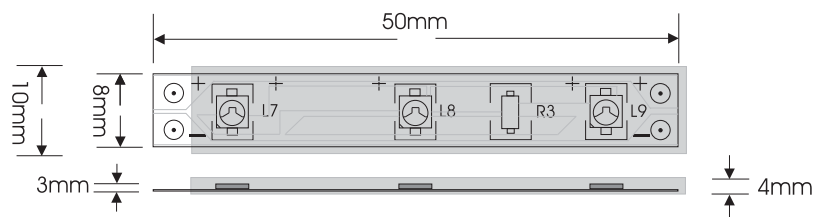

# EVFLS60WPWW

Order Code: **20051**

Product Code: **EVFLS60WPWW**

Colour: **Warm White**  3200K

Description: Weatherproof IP65 flexible LED strip lighting, Silicon mounting clips, 90lm per 1metre.

Data: SMD 3528 LED, 60 LEDs per 1metre, 12V DC, 4.8W, 0.5A per 1metre, 120° beam spread, Constant Voltage driver required.

Size: (W) 10mm x (H) 4mm x (L) 5 metre roll

Cutttable size: (L) 50mm 3 LEDs

Requires: Constant Voltage 12V DC LED driver located in the power supply section of the catalogue.

90 Lumens	Warm White 3200K	Constant Voltage	Parallel wiring	4.8W per metre	60 LEDs per metre	120° beam spread	12V DC	IP65
-----------	------------------	------------------	-----------------	----------------	-------------------	------------------	--------	------