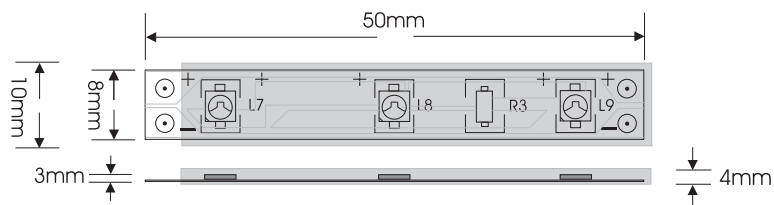

EVFLS60WPW

Order Code: **20050**

Product Code: **EVFLS60WPW**

Colour: **White** 6500K

Description: Weatherproof IP65 flexible LED strip lighting, Silicon mounting clips, 120lm per 1 metre.

Data: SMD 3528 LED, 60 LEDs per 1 metre, 12V DC, 4.8W, 0.5A per 1 metre, 120° beam spread, Constant Voltage driver required.

Size: (W) 10mm x (H) 4mm x (L) 5 metre roll

Cutttable size: (L) 50mm 3 LEDs

Requires: Constant Voltage 12V DC LED driver located in the power supply section of the catalogue.

120 Lumens	White 6500K	Constant Voltage	Parallel wiring	4.8W per metre	60 LEDs per metre	120° beam spread	12V DC	IP65
------------	-------------	------------------	-----------------	----------------	-------------------	------------------	--------	------