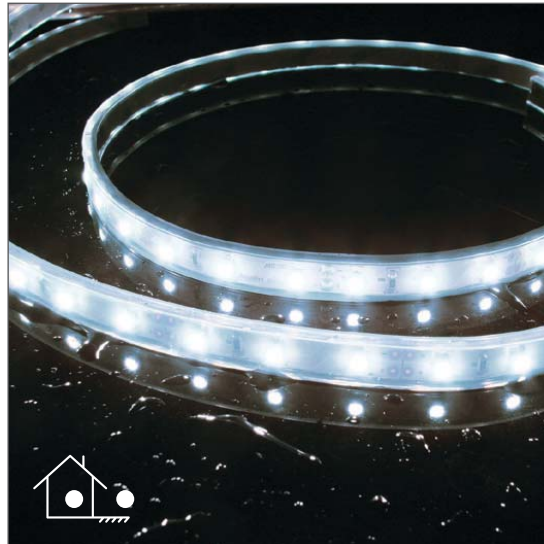

EVFLS60WPW

Order Code: **20050**

Product Code: **EVFLS60WPW**

Colour: **White** 6500K

Description: Weatherproof IP65 flexible LED strip lighting, Silicon mounting clips, 120lm per 1 metre.

Data: SMD 3528 LED, 60 LEDs per 1 metre, 12V DC, 4.8W, 0.5A per 1 metre, 120° beam spread, Constant Voltage driver required.

Size: (W) 10mm x (H) 4mm x (L) 5 metre roll

Cutttable size: (L) 50mm 3 LEDs

Requires: Constant Voltage 12V DC LED driver located in the power supply section of the catalogue.

120 Lumens	White 6500K	Constant Voltage	Parallel wiring	4.8W per metre	60 LEDs per metre	120° beam spread	12V DC	IP65
------------	-------------	------------------	-----------------	----------------	-------------------	------------------	--------	------