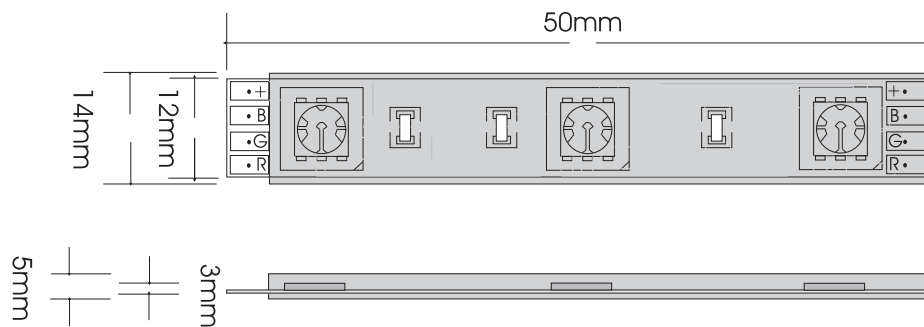

# EVFLS60WPRGB-HO

Order Code: **20061**

Product Code: **EVFLS60WPRGB-HO**

Colour: **RGB** ■ ■ ■

Description: High Output Weatherproof IP65 flexible LED strip lighting, Gel coating, 3M adhesive backing, 250lm per 1 metre.

Data: SMD 5060 LED, 30 LEDs per 1metre, 12V DC, 14.4W, 1.02A per 1metre, 120° beam spread, Constant Voltage driver required.

Size: (W) 14mm x (H) 5mm x (L) 5 metre roll

Cutable size: (L) 50mm 3 LEDs

Requires: Constant Voltage 12V DC LED driver located in the power supply section of the catalogue and a colour controller (Chameleon) located in the controller section of this catalogue.