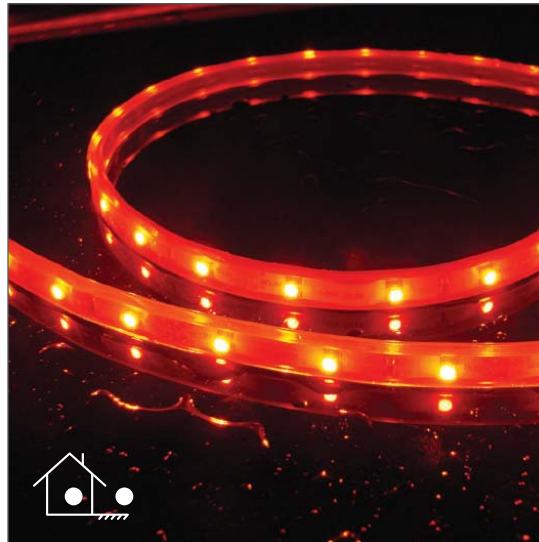

EVFLS60WPR

Order Code: **20054**

Product Code: **EVFLS60WPR**

Colour: **Red** ■ 625nm

Description: Weatherproof IP65 flexible LED strip lighting, Silicon mounting clips, 90lm per 1 metre.

Data: SMD 3528 LED, 60 LEDs per 1 metre, 12V DC, 4.8W, 0.5A per 1 metre, 120° beam spread, Constant Voltage driver required.

Size: (W) 10mm x (H) 4mm x (L) 5 metre roll

Cutttable size: (L) 50mm 3 LEDs

Requires: Constant Voltage 12V DC LED driver located in the power supply section of the catalogue.

90 Lumens	Red 625nm	Constant Voltage	Parallel wiring	4.8W per metre	60 LEDs per metre	120° beam spread	12V DC	IP65
-----------	-----------	------------------	-----------------	----------------	-------------------	------------------	--------	------