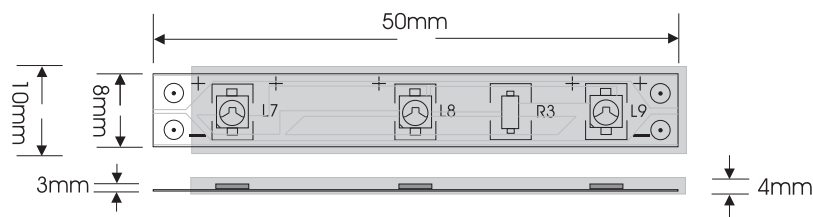

EVFLS60WPR

Order Code: **20054**

Product Code: **EVFLS60WPR**

Colour: **Red** ■ 625nm

Description: Weatherproof IP65 flexible LED strip lighting, Silicon mounting clips, 90lm per 1 metre.

Data: SMD 3528 LED, 60 LEDs per 1 metre, 12V DC, 4.8W, 0.5A per 1 metre, 120° beam spread, Constant Voltage driver required.

Size: (W) 10mm x (H) 4mm x (L) 5 metre roll

Cutttable size: (L) 50mm 3 LEDs

Requires: Constant Voltage 12V DC LED driver located in the power supply section of the catalogue.

90 Lumens	Red 625nm	Constant Voltage	Parallel wiring	4.8W per metre	60 LEDs per metre	120° beam spread	12V DC	IP65
-----------	-----------	------------------	-----------------	----------------	-------------------	------------------	--------	------