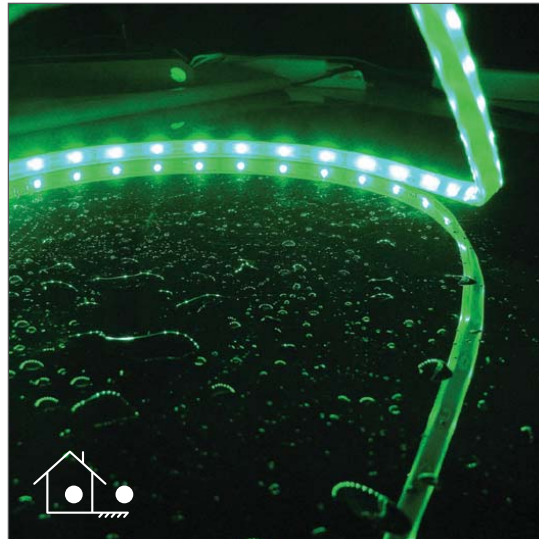

EVFLS60WPG

Order Code: **20053**

Product Code: **EVFLS60WPG**

Colour: **Green** ■ 525nm

Description: Weatherproof IP65 flexible LED strip lighting, Silicon mounting clips, 100lm per 1 metre.

Data: SMD 3528 LED, 60 LEDs per 1 metre, 12V DC, 4.8W, 0.5A per 1 metre, 120° beam spread, Constant Voltage driver required.

Size: (W) 10mm x (H) 4mm x (L) 5 metre roll

Cutttable size: (L) 50mm 3 LEDs

Requires: Constant Voltage 12V DC LED driver located in the power supply section of the catalogue.

100 Lumens	Green 525nm	Constant Voltage	Parallel wiring	4.8W per metre	60 LEDs per metre	120° beam spread	12V DC	IP65
------------	-------------	------------------	-----------------	----------------	-------------------	------------------	--------	------