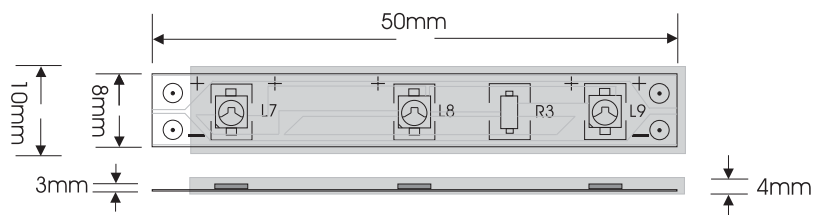

EVFLS60WPG

Order Code: **20053**

Product Code: **EVFLS60WPG**

Colour: **Green** ■ 525nm

Description: Weatherproof IP65 flexible LED strip lighting, Silicon mounting clips, 100lm per 1 metre.

Data: SMD 3528 LED, 60 LEDs per 1 metre, 12V DC, 4.8W, 0.5A per 1 metre, 120° beam spread, Constant Voltage driver required.

Size: (W) 10mm x (H) 4mm x (L) 5 metre roll

Cutttable size: (L) 50mm 3 LEDs

Requires: Constant Voltage 12V DC LED driver located in the power supply section of the catalogue.

100 Lumens	Green 525nm	Constant Voltage	Parallel wiring	4.8W per metre	60 LEDs per metre	120° beam spread	12V DC	IP65
------------	-------------	------------------	-----------------	----------------	-------------------	------------------	--------	------