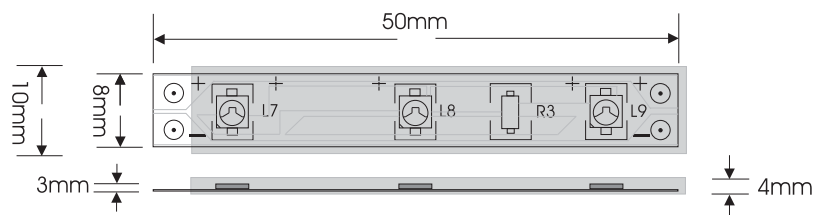

EVFLS60WPB

Order Code: **20052**

Product Code: **EVFLS60WPB**

Colour: **Blue** ■ 465nm

Description: Weatherproof IP65 flexible LED strip lighting, Silicon mounting clips, 60lm per 1metre.

Data: SMD 3528 LED, 60 LEDs per 1metre, 12V DC, 4.8W, 0.5A per 1metre, 120° beam spread, Constant Voltage driver required.

Size: (W) 10mm x (H) 4mm x (L) 5 metre roll

Cutttable size: (L) 50mm 3 LEDs

Requires: Constant Voltage 12V DC LED driver located in the power supply section of the catalogue.

60 Lumens	Blue 465nm	Constant Voltage	Parallel wiring	4.8W per metre	60 LEDs per metre	120° beam spread	12V DC	IP65
-----------	------------	------------------	-----------------	----------------	-------------------	------------------	--------	------