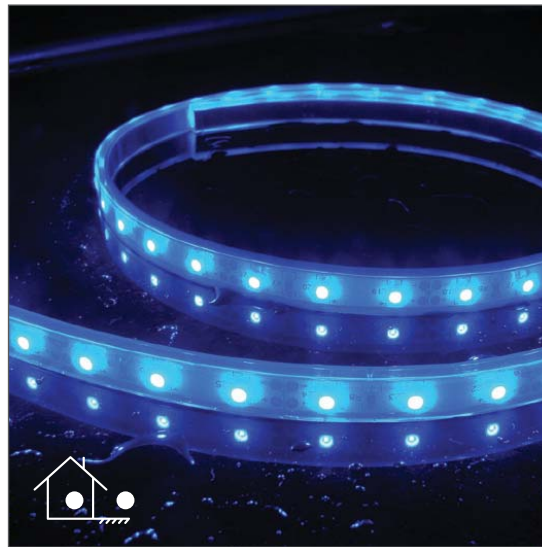

EVFLS60WPB

Order Code: **20052**

Product Code: **EVFLS60WPB**

Colour: **Blue** ■ 465nm

Description: Weatherproof IP65 flexible LED strip lighting, Silicon mounting clips, 60lm per 1metre.

Data: SMD 3528 LED, 60 LEDs per 1metre, 12V DC, 4.8W, 0.5A per 1metre, 120° beam spread, Constant Voltage driver required.

Size: (W) 10mm x (H) 4mm x (L) 5 metre roll

Cutttable size: (L) 50mm 3 LEDs

Requires: Constant Voltage 12V DC LED driver located in the power supply section of the catalogue.

60 Lumens	Blue 465nm	Constant Voltage	Parallel wiring	4.8W per metre	60 LEDs per metre	120° beam spread	12V DC	IP65
-----------	------------	------------------	-----------------	----------------	-------------------	------------------	--------	------