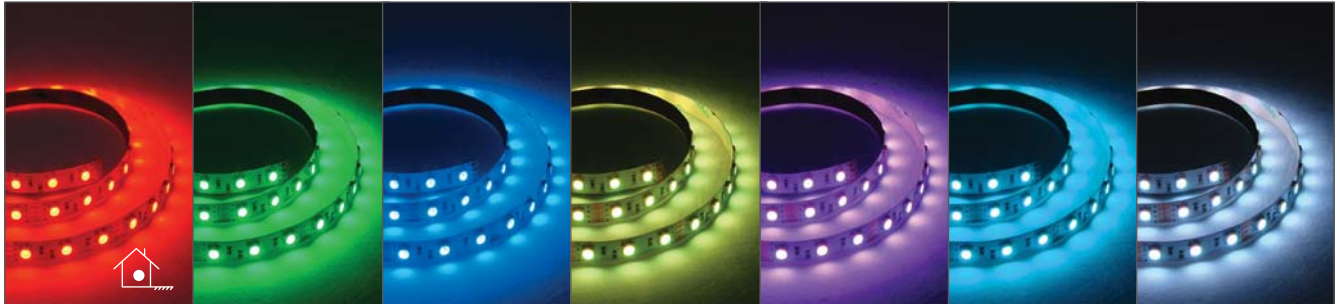

EVFLS60RGB

Order Code: **20031**

Product Code: **EVFLS60RGB**

Colour: **RGB** 

Description: Flexible LED strip lighting, 3M adhesive backing, 250lm per 1metre

Data: SMD 5060 LED, 60 LEDs per 1metre, 12V DC, 14.4W, 1.02A per 1metre, 120° beam spread, Constant Voltage driver required.

Size: (W) 10mm x (H) 3mm x (L) 5 metre roll

Cutable size: (L) 50mm 3 LEDs

Requires: Constant Voltage 12V DC LED driver located in the power supply section of the catalogue and a colour controller (Chameleon) located in the controller section of this catalogue.

250 Lumens	RGB Colour changing	Constant Voltage	Parallel wiring	14.4W per metre	60 LEDs per metre	120° beam spread	12V DC	Requires Colour controller
------------	---------------------	------------------	-----------------	-----------------	-------------------	------------------	--------	----------------------------