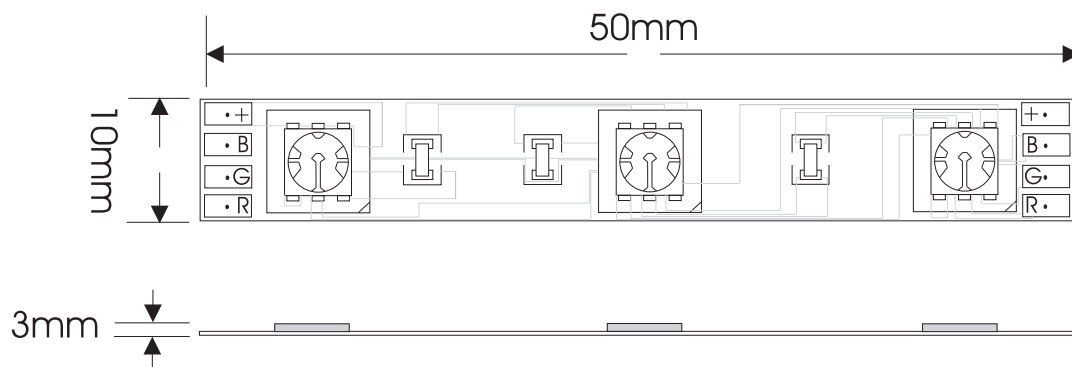

EVFLS60RGB

Order Code: **20031**

Product Code: **EVFLS60RGB**

Colour: **RGB** 

Description: Flexible LED strip lighting, 3M adhesive backing, 250lm per 1metre

Data: SMD 5060 LED, 60 LEDs per 1metre, 12V DC, 14.4W, 1.02A per 1metre, 120° beam spread, Constant Voltage driver required.

Size: (W) 10mm x (H) 3mm x (L) 5 metre roll

Cutable size: (L) 50mm 3 LEDs

Requires: Constant Voltage 12V DC LED driver located in the power supply section of the catalogue and a colour controller (Chameleon) located in the controller section of this catalogue.

250 Lumens	RGB Colour changing	Constant Voltage	Parallel wiring	14.4W per metre	60 LEDs per metre	120° beam spread	12V DC	Requires Colour controller
------------	---------------------	------------------	-----------------	-----------------	-------------------	------------------	--------	----------------------------