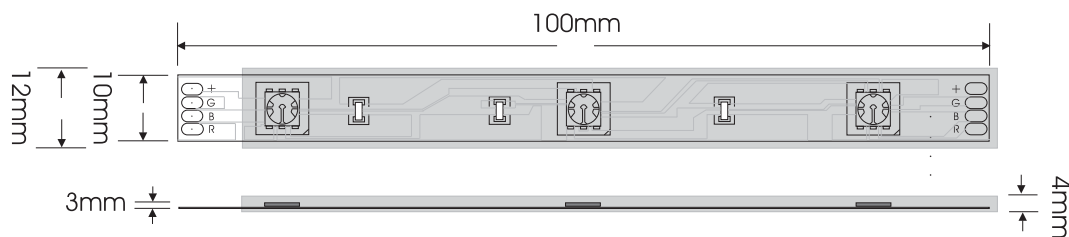

# EVFLS30WPRGB

Order Code: **20060**

Product Code: **EVFLS30WPRGB**

Colour: **RGB** 

Description: Weatherproof IP65 flexible LED strip lighting, Silicon mounting clips, 125lm per 1metre.

Data: SMD 5060 LED, 30 LEDs per 1metre, 12V DC, 7.2W, 0.52A per 1metre, 120° beam spread, Constant Voltage driver required.

Size: (W) 10mm x (H) 3mm x (L) 5 metre roll

Cutable size: (L) 100mm 3 LEDs

Requires: Constant Voltage 12V DC LED driver located in the power supply section of the catalogue and a colour controller (Chameleon) located in the controller section of this catalogue.

125 Lumens	RGB Colour changing	Constant Voltage	Parallel wiring	7.2W per metre	30 LEDs per metre	120° beam spread	12V DC	Requires Colour controller
------------	---------------------	------------------	-----------------	----------------	-------------------	------------------	--------	----------------------------