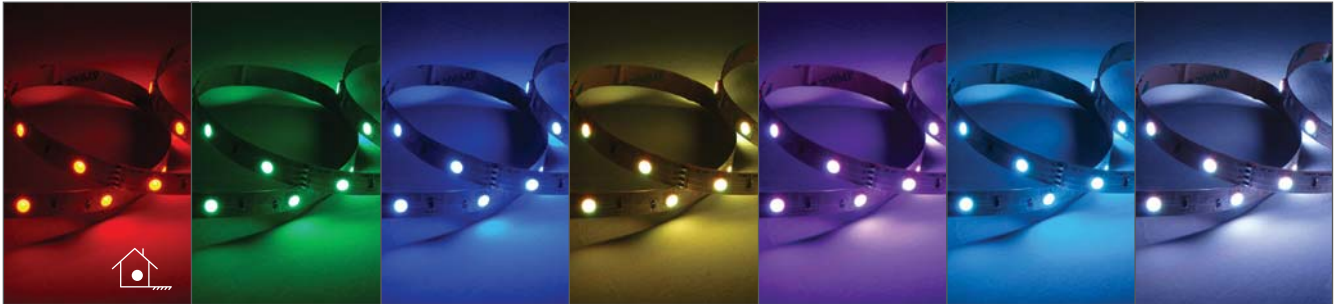

# EVFLS30RGB

Order Code: **20030**

Product Code: **EVFLS30RGB**

Colour: **RGB** 

Description: Flexible LED strip lighting, 3M adhesive backing, 125lm per 1metre

Data: SMD 5060 LED, 30 LEDs per 1metre, 12V DC, 7.2W, 0.52A per 1metre, 120° beam spread, Constant Voltage driver required.

Size: (W) 10mm x (H) 3mm x (L) 5 metre roll

Cutable size: (L) 100mm 3 LEDs

Requires: Constant Voltage 12V DC LED driver located in the power supply section of the catalogue and a colour controller (Chameleon) located in the controller section of this catalogue.

125 Lumens	RGB Colour changing	Constant Voltage	Parallel wiring	7.2W per metre	30 LEDs per metre	120° beam spread	12V DC	Requires Colour controller
------------	---------------------	------------------	-----------------	----------------	-------------------	------------------	--------	----------------------------