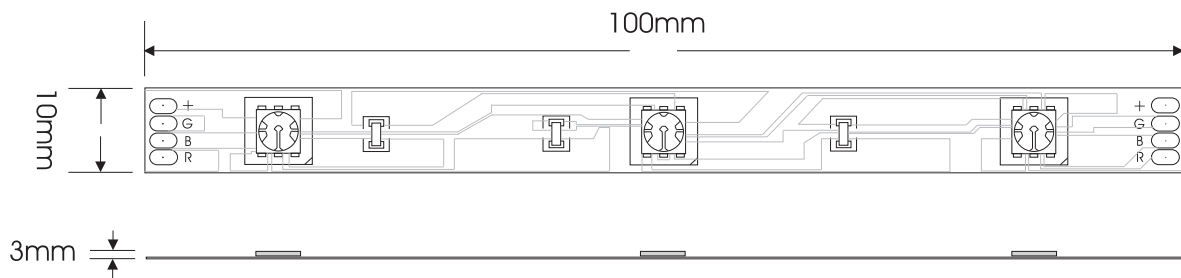

# EVFLS30RGB

Order Code: **20030**

Product Code: **EVFLS30RGB**

Colour: **RGB** 

Description: Flexible LED strip lighting, 3M adhesive backing, 125lm per 1metre

Data: SMD 5060 LED, 30 LEDs per 1metre, 12V DC, 7.2W, 0.52A per 1metre, 120° beam spread, Constant Voltage driver required.

Size: (W) 10mm x (H) 3mm x (L) 5 metre roll

Cutable size: (L) 100mm 3 LEDs

Requires: Constant Voltage 12V DC LED driver located in the power supply section of the catalogue and a colour controller (Chameleon) located in the controller section of this catalogue.

125 Lumens	RGB Colour changing	Constant Voltage	Parallel wiring	7.2W per metre	30 LEDs per metre	120° beam spread	12V DC	Requires Colour controller
------------	---------------------	------------------	-----------------	----------------	-------------------	------------------	--------	----------------------------