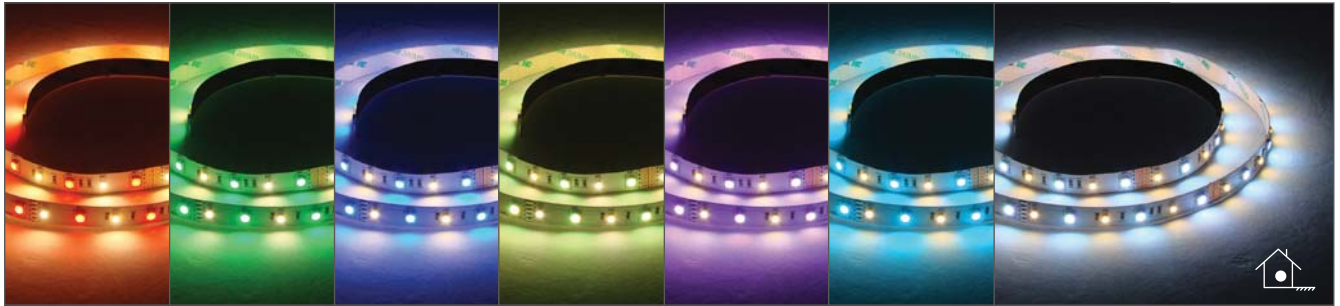

EVFLS30RGB-WW

Order Code: **20033**

Product Code: **EVFLS30RGB-WW**

Colour: **RGB-WW**

Description: A very unique product that allows you not only to have the ability to have a colour changing effect but also with a dedicated Warm White LED you can select to have just Warm White as the mood changes. Flexible LED strip lighting, 3M adhesive backing, 125lm per 1 metre (RGB) and 45lm per 1 metre (Warm White).

Data: SMD 5060 LEDs RGB and 3528 Warm White, 30 LEDs per 1 metre RGB and 30 LEDs per 1 metre Warm White, 12V DC, 9.6W, 0.8A per 1 metre, 120° beam spread, Constant Voltage driver required.

Size: (W) 12mm x (H) 3mm x (L) 5 metre roll

Cuttable size: (L) 100mm 3 LEDs RGB and Warm White

Requires: LED colour controller located in the controller section of this catalogue and a constant Voltage power supply also located in the catalogue.

125 Lumens RGB	45 Lumens Warm White	RGB Colour changing	Constant Voltage	Parallel wiring	7.2W per metre	30 LEDs per metre	120° beam spread	12V DC	Requires colour controller
----------------	----------------------	---------------------	------------------	-----------------	----------------	-------------------	------------------	--------	----------------------------