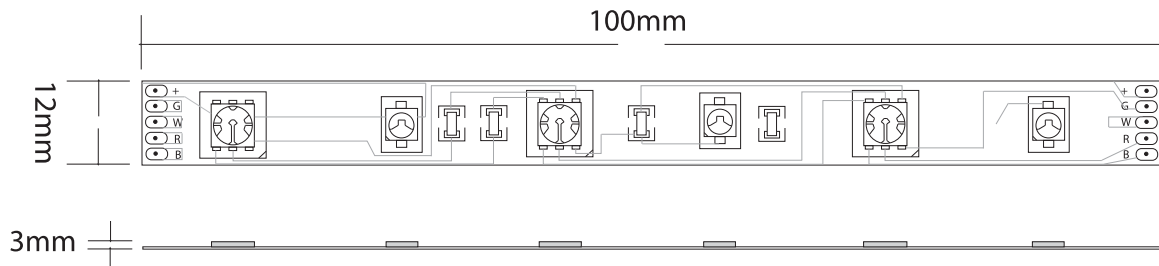

EVFLS30RGB-WW

Order Code: **20033**

Product Code: **EVFLS30RGB-WW**

Colour: **RGB-WW**

Description: A very unique product that allows you not only to have the ability to have a colour changing effect but also with a dedicated Warm White LED you can select to have just Warm White as the mood changes. Flexible LED strip lighting, 3M adhesive backing, 125lm per 1 metre (RGB) and 45lm per 1 metre (Warm White).

Data: SMD 5060 LEDs RGB and 3528 Warm White, 30 LEDs per 1 metre RGB and 30 LEDs per 1 metre Warm White, 12V DC, 9.6W, 0.8A per 1 metre, 120° beam spread, Constant Voltage driver required.

Size: (W) 12mm x (H) 3mm x (L) 5 metre roll

Cuttable size: (L) 100mm 3 LEDs RGB and Warm White

Requires: LED colour controller located in the controller section of this catalogue and a constant Voltage power supply also located in the catalogue.