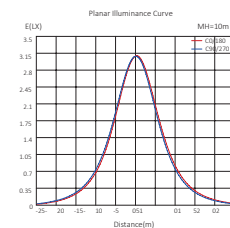

Specification Features

Input Voltage:	200-240V AC
Power (W):	15W
IP rating (IP):	IP44*
Lumens (lm):	Warm White 3000K - 1000lm White 5000K - 1160lm
LED type:	Epistar SMD LED
CCT:	3000K - 5000K
CRI:	≥80
Beam angle (°):	120°
Dimmable:	Yes**
Lifespan (hrs):	50,000hrs
Measurements (ø):	ø275mm x (H)100mm

Product Code: EV-VORTEX-275-W
Order Code: 20586
Colour: White 5000K

Diagrams / Additional

EV-VORTEX-275-15W- 3000K

EV-VORTEX-275-15W- 5000K

Polar intensity diagram

Cartesian intensity diagram

Beam diagram

Polar intensity diagram

Cartesian intensity diagram

Beam diagram