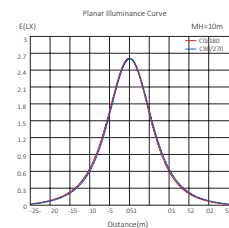

Specification Features

Input Voltage:	200-240V AC
Power (W):	15W
IP rating (IP):	IP44*
Lumens (lm):	Warm White 3000K - 1000lm White 5000K - 1160lm
LED type:	Epistar SMD LED
CCT:	3000K - 5000K
CRI:	≥80
Beam angle (°):	120°
Dimmable:	Yes**
Lifespan (hrs):	50,000hrs
Measurements (ø):	ø275mm x (H)100mm

Product Code: EV-VORTEX-275-W
Order Code: 20586
Colour: White 5000K

Diagrams / Additional

EV-VORTEX-275-15W- 3000K

EV-VORTEX-275-15W- 5000K

Polar intensity diagram

Cartesian intensity diagram

Beam diagram

Polar intensity diagram

Cartesian intensity diagram

Beam diagram