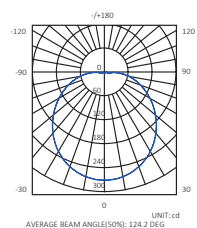

Specification Features

Input Voltage:	200-240V AC
Power (W):	15W
IP rating (IP):	IP44*
Lumens (lm):	Warm White 3000K - 1000lm White 5000K - 1160lm
LED type:	Epistar SMD LED
CCT:	3000K - 5000K
CRI:	≥80
Beam angle (°):	120°
Dimmable:	Yes**
Lifespan (hrs):	50,000hrs
Measurements (ø):	ø275mm x (H)100mm

Product Code: EV-VORTEX-275-W
Order Code: 20586
Colour: White 5000K

Diagrams / Additional

EV-VORTEX-275-15W- 3000K

EV-VORTEX-275-15W- 5000K

Polar intensity diagram

Cartesian intensity diagram

Beam diagram

Polar intensity diagram

Cartesian intensity diagram

Beam diagram