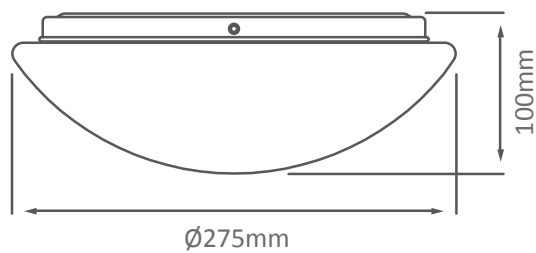

Specification Features

Input Voltage:	200-240V AC
Power (W):	15W
IP rating (IP):	IP44*
Lumens (lm):	Warm White 3000K - 1000lm White 5000K - 1160lm
LED type:	Epistar SMD LED
CCT:	3000K - 5000K
CRI:	≥80
Beam angle (°):	120°
Dimmable:	Yes**
Lifespan (hrs):	50,000hrs
Measurements (ø):	ø275mm x (H)100mm

* IP44 rating is from the underside of the ceiling light once installed to the ceiling.
** Tested on the Domus EV-DIMMER (20505). May work on others but not tested.

Order Info

Product Code: EV-VORTEX-275-WW
Order Code: 20585
Colour: Warm White 3000K

Product Code: EV-VORTEX-275-W
Order Code: 20586
Colour: White 5000K

Diagrams / Additional

EV-VORTEX-275-15W- 3000K

EV-VORTEX-275-15W- 5000K

Polar intensity diagram

Cartesian intensity diagram

Beam diagram

Polar intensity diagram