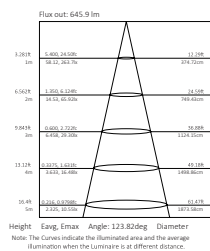

Specification Features

Input Voltage:	200-240V AC
Power (W):	15W
IP rating (IP):	IP44*
Lumens (lm):	Warm White 3000K - 1000lm White 5000K - 1160lm
LED type:	Epistar SMD LED
CCT:	3000K - 5000K
CRI:	≥80
Beam angle (°):	120°
Dimmable:	Yes**
Lifespan (hrs):	50,000hrs
Measurements (ø):	ø275mm x (H)100mm

Product Code: EV-VORTEX-275-W
Order Code: 20586
Colour: White 5000K

Diagrams / Additional

EV-VORTEX-275-15W- 3000K

EV-VORTEX-275-15W- 5000K

Polar intensity diagram

Cartesian intensity diagram

Beam diagram

Polar intensity diagram

Cartesian intensity diagram

Beam diagram