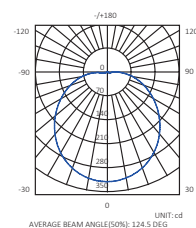

Product Code: EV-VORTEX-275-W
Order Code: 20586
Colour: White 5000K

Diagrams / Additional

EV-VORTEX-275-15W- 3000K

EV-VORTEX-275-15W- 5000K

Polar intensity diagram

Cartesian intensity diagram

Beam diagram

Polar intensity diagram

Cartesian intensity diagram

Beam diagram