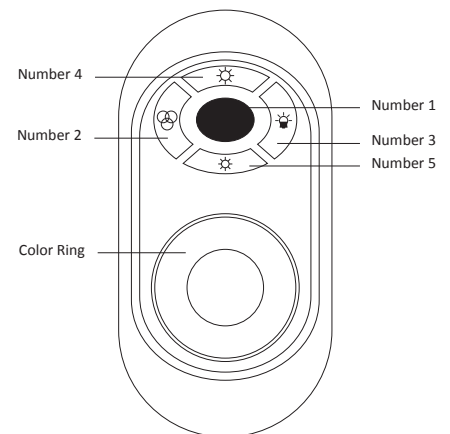

EV-VIVID-RGB
5pack and single

Description

Introducing the VIVID LED deck light. The VIVID features an output of 0.6W per head, it comes in a 5 pack with the alternative to be expanded up to 10 heads with the original driver. The VIVID is made of Marine Grade Stainless Steel, is very easy to install and comes with a RF colour controller.

Specification Features

- 12V DC
- Rated outout power 5x0.6W
- 316 Stainless Steel Construction
- Expandable
- RGB
- IP67
- Easy installation
- Sustainable pressure max. 100kgs
- Lifespan over 5000h
- UV, IR and other hazardous materials free
- Include RF colour controller (5 pack only)

Product code: EV-VIVID-5-RGB
Order code: 21103
Colour: RGB

Product code: EV-VIVID-1-RGB
Order code: 21106
Colour: RGB

Diagrams / Additional