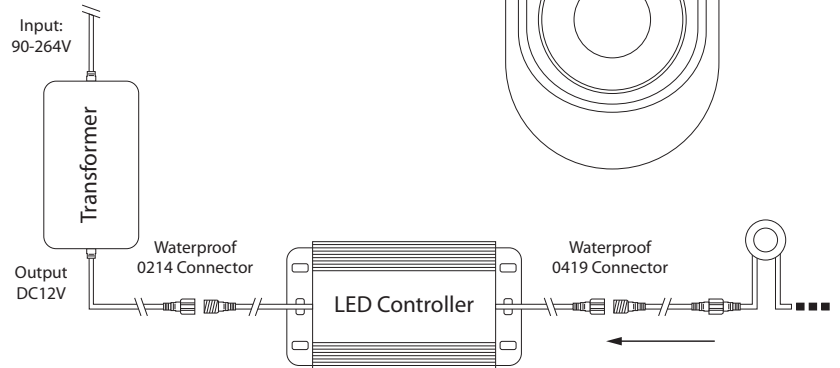

EV-VIVID-RGB
5pack and single

Description

Introducing the VIVID LED deck light. The VIVID features an output of 0.6W per head, it comes in a 5 pack with the alternative to be expanded up to 10 heads with the original driver. The VIVID is made of Marine Grade Stainless Steel, is very easy to install and comes with a RF colour controller.

Specification Features

- 12V DC
- Rated outout power 5x0.6W
- 316 Stainless Steel Construction
- Expandable
- RGB
- IP67
- Easy installation
- Sustainable pressure max. 100kgs
- Lifespan over 5000h
- UV, IR and other hazardous materials free
- Include RF colour controller (5 pack only)

Product code: EV-VIVID-5-RGB
Order code: 21103
Colour: RGB

Product code: EV-VIVID-1-RGB
Order code: 21106
Colour: RGB

Diagrams / Additional