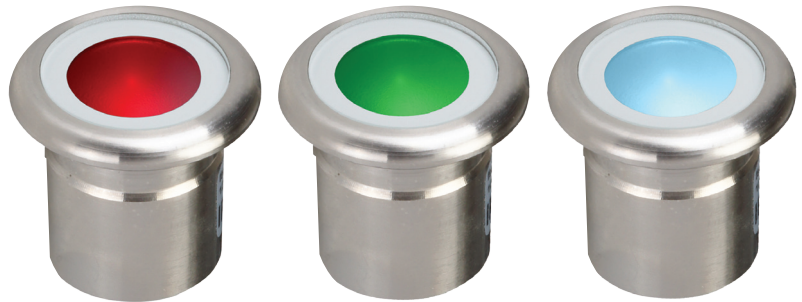

EV-VIVID-RGB
5pack and single

Description

Introducing the VIVID LED deck light. The VIVID features an output of 0.6W per head, it comes in a 5 pack with the alternative to be expanded up to 10 heads with the original driver. The VIVID is made of Marine Grade Stainless Steel, is very easy to install and comes with a RF colour controller.

Specification Features

- 12V DC
- Rated outout power 5x0.6W
- 316 Stainless Steel Construction
- Expandable
- RGB
- IP67
- Easy installation
- Sustainable pressure max. 100kgs
- Lifespan over 5000h
- UV, IR and other hazardous materials free
- Include RF colour controller (5 pack only)

Product code: EV-VIVID-5-RGB
Order code: 21103
Colour: RGB

Product code: EV-VIVID-1-RGB
Order code: 21106
Colour: RGB

Diagrams / Additional