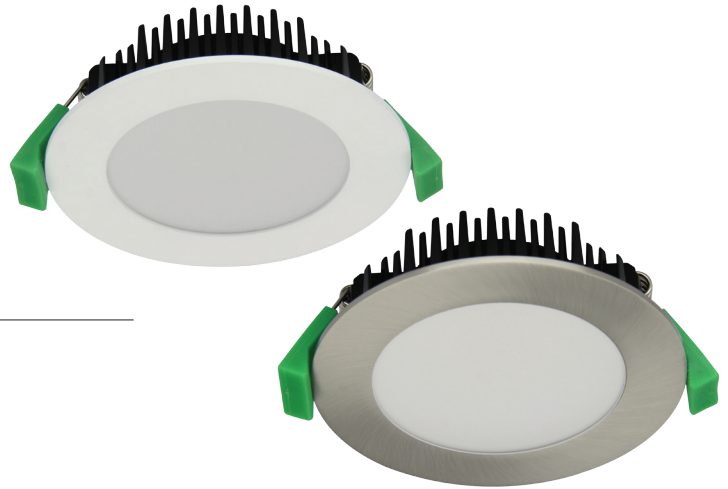

## LED Downlight

### Description

Introducing the TEK-10 into the line-up LED down lights from Domus. The TEK-10 offers amazing illumination whilst consuming as little of 10W of power. Featuring a flat opal colour lens and optional Satin White or Satin Chrome finished frame the TEK-10 will suit many application from new installations to retro fitting existing halogen lamps. Available in Warm white or White colour LED to suit any interior visual presence required. The TEK-10 is also dimmable.

### Specification Features

- Input Voltage: 240V AC
- Power (W): 10W
- IP rating (IP): IP44\*
- Lumens (lm): Warm White 3000K - 750lm  
White 5000K - 800lm
- LED type: Samsung SMD
- CCT: 3000K - 5000K
- CRI: ≥80
- Beam angle (°): 90°
- Dimmable: Yes\*\*
- Lifespan (hrs): 50,000hrs
- Cutout (∅): ∅90-95mm

\* IP44 rating is from the underside of the down light once installed into the ceiling.  
\*\* Tested on the Domus EV-DIMMER (20505). May work on other but not tested.

- Product code: EV-TEK-10-W-WW
- Order code: 20600
- Colour: Satin White - Warm White 3000K
  
- Product code: EV-TEK-10-W-W
- Order code: 20601
- Colour: Satin White - White 5000K
  
- Product code: EV-TEK-10-S-WW
- Order code: 20602
- Colour: Satin Chrome - Warm White 3000K
  
- Product code: EV-TEK-10-S-W
- Order code: 20603
- Colour: Satin Chrome - White 5000K