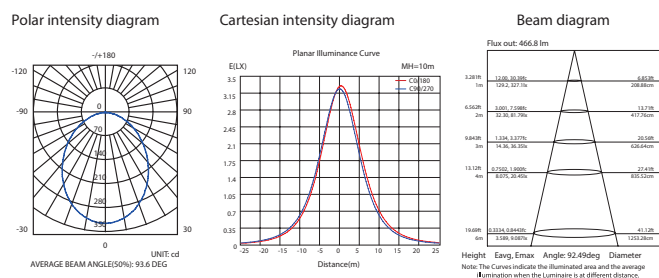

TEK-10

LED Downlight

Description

Introducing the TEK-10 into the line-up LED down lights from Domus. The TEK-10 offers amazing illumination whilst consuming as little of 10W of power. Featuring a flat opal colour lens and optional Satin White or Satin Chrome finished frame the TEK-10 will suit many application from new installations to retro fitting existing halogen lamps. Available in Warm white or White colour LED to suit any interior visual presence required. The TEK-10 is also dimmable.

Specification Features

- Input Voltage: 240V AC
- Power (W): 10W
- IP rating (IP): IP44*
- Lumens (lm): Warm White 3000K - 750lm
  White 5000K - 800lm
- LED type: Samsung SMD
- CCT: 3000K - 5000K
- CRI: ≥80
- Beam angle (°): 90°
- Dimmable: Yes**
- Lifespan (hrs): 50,000hrs
- Cutout (∅): ∅90-95mm

* IP44 rating is from the underside of the down light once installed into the ceiling.
** Tested on the Domus EV-DIMMER (20505). May work on other but not tested.

- Product code: EV-TEK-10-W-WW
- Order code: 20600
- Colour: Satin White - Warm White 3000K

- Product code: EV-TEK-10-W-W
- Order code: 20601
- Colour: Satin White - White 5000K

- Product code: EV-TEK-10-S-WW
- Order code: 20602
- Colour: Satin Chrome - Warm White 3000K

- Product code: EV-TEK-10-S-W
- Order code: 20603
- Colour: Satin Chrome - White 5000K

Diagrams / Additional

3000K

5000K