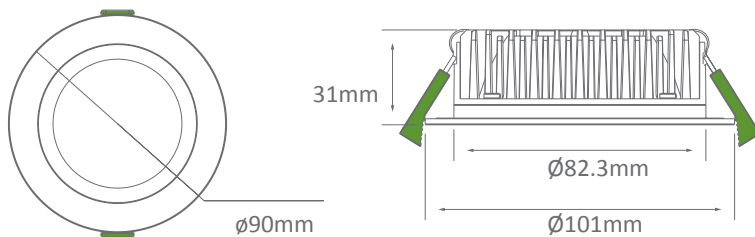

Diagrams / Additional