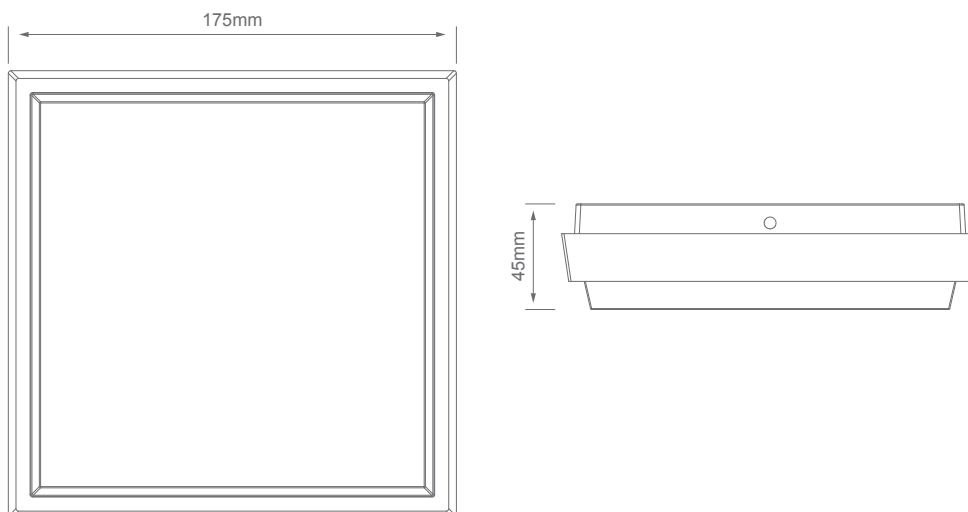

Diagrams / Additional