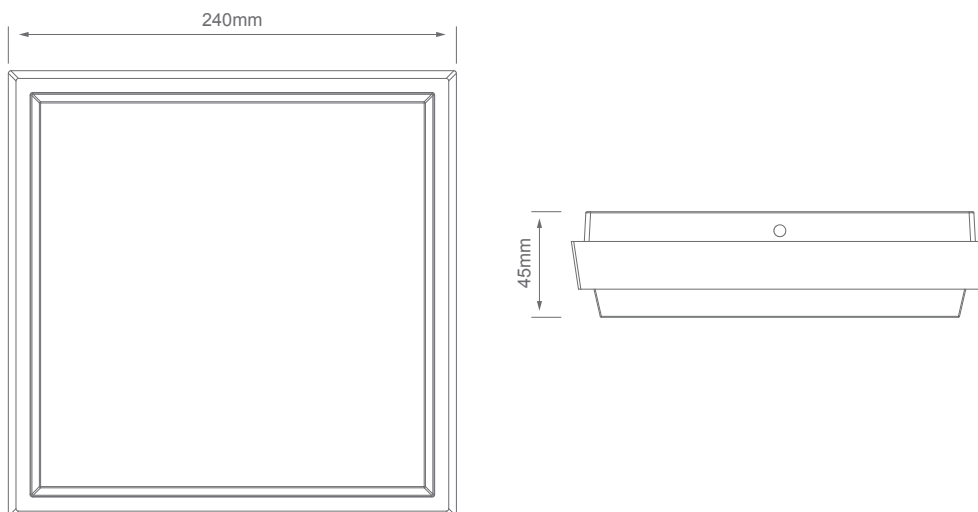

Diagrams / Additional