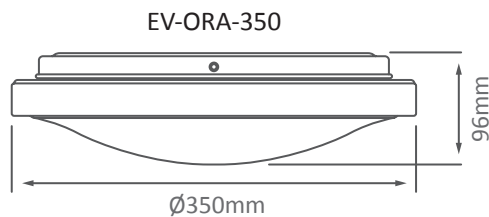

Diagrams / Additional