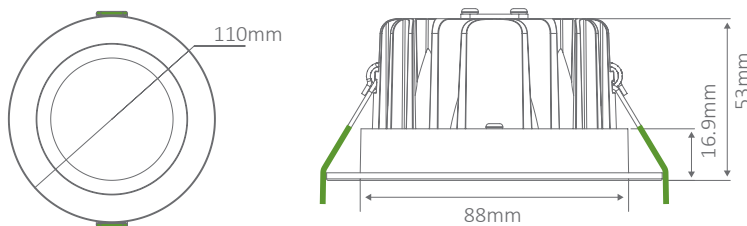

Diagrams / Additional