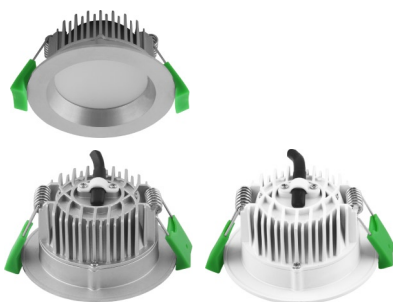

EV-DECO8

DECO Downlight

Technical Data Sheet

Domus
EVERGREEN

DESCRIPTION

The cost effective Deco range continues to expand as Domus Lighting introduces the Deco 8W version of its highly popular LED downlight.

Integrating a 5630SMD light source and a compact high-efficiency driver into a traditional CFL replacement, the **Deco 8** provides between 450 (3000K) and 500 (5000K) lumen output from its a miniature Ø85mm housing. The **Deco 8** is also backed with a 40 000 hour life span and three warranty for peace of mind.

The **Deco 8** is available in a satin white or aluminium finish and your colour choice of white or warm white LED lighting.

SPECIFICATION FEATURES

Power: 8W
 Beam Angle: 90°
 LED Colours: Warm White / White
 Trim Colour: Satin White / Aluminium
 CCT: 3000K / 5000K
 CRI: > 80
 Lumens Output (±5%): 450lm / 500lm
 Working Voltage: AC240V
 Size: 85 x 39.5mm
 Cutout Size: Ø70-75mm
 Weight: 0.3kg
 Operating Temperature: -10°C - 45°C
 Certifications: CE, RoHS, SAA
 IP Rated: 20
 Warranty: 3 years
 Dimmable: Yes, mains dimmable with **EV-DIMMER** (20505) and with most Australian dimmers (inc C-Bus)

Product code: EV-DECO8-A-W
 Order code: 20513
 Colour: Aluminium Trim
 White LED 5000K

DIAGRAMS / ADDITIONAL

Cutout: Ø70-75mm