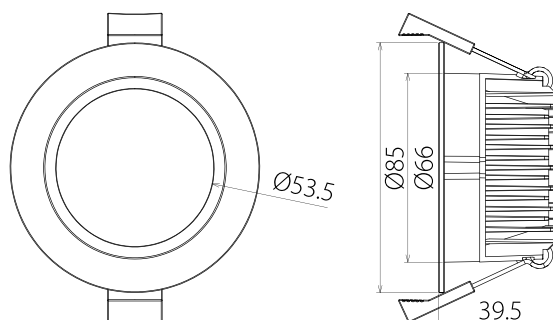

The **Deco 8** is available in a satin white or aluminium finish and your colour choice of white or warm white LED lighting.

SPECIFICATION FEATURES

Power: 8W
 Beam Angle: 90°
 LED Colours: Warm White / White
 Trim Colour: Satin White / Aluminium
 CCT: 3000K / 5000K
 CRI: > 80
 Lumens Output (±5%): 450lm / 500lm
 Working Voltage: AC240V
 Size: 85 x 39.5mm
 Cutout Size: Ø70-75mm
 Weight: 0.3kg
 Operating Temperature: -10°C - 45°C
 Certifications: CE, RoHS, SAA
 IP Rated: 20
 Warranty: 3 years
 Dimmable: Yes, mains dimmable with **EV-DIMMER** (20505) and with most Australian dimmers (inc C-Bus)

PRODUCT CODES

Product code: EV-DECO8-W-WW
 Order code: 20510
 Colour: Satin White Trim
 Warm White LED 3000K

Product code: EV-DECO8-A-WW
 Order code: 20512
 Colour: Aluminium Trim
 Warm White 3000K

Product code: EV-DECO8-W-W
 Order code: 20511
 Colour: Satin White Trim
 White LED 5000K

Product code: EV-DECO8-A-W
 Order code: 20513
 Colour: Aluminium Trim
 White LED 5000K

DIAGRAMS / ADDITIONAL

Cutout: Ø70-75mm