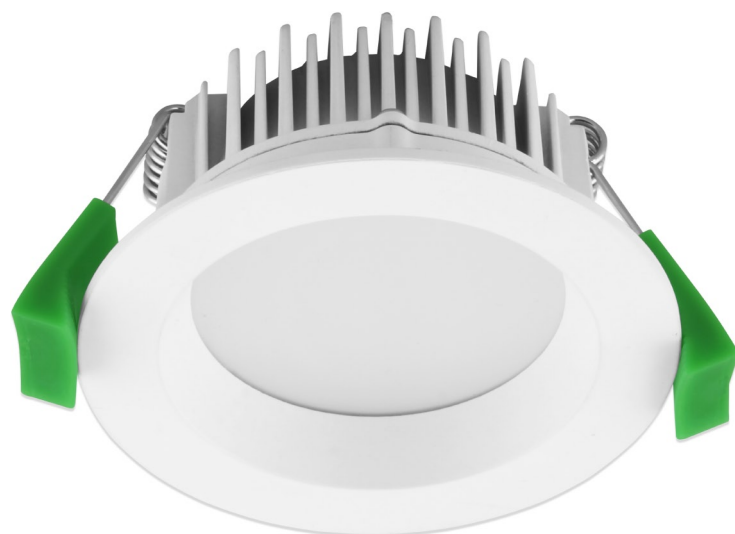

EV-DECO8

DECO Downlight

Technical Data Sheet

Domus
EVERGREEN

DESCRIPTION

The cost effective Deco range continues to expand as Domus Lighting introduces the Deco 8W version of its highly popular LED downlight.

Integrating a 5630SMD light source and a compact high-efficiency driver into a traditional CFL replacement, the **Deco 8** provides between 450 (3000K) and 500 (5000K) lumen output from its a miniature Ø85mm housing. The **Deco 8** is also backed with a 40 000 hour life span and three warranty for peace of mind.

The **Deco 8** is available in a satin white or aluminium finish and your colour choice of white or warm white LED lighting.

SPECIFICATION FEATURES

Power: 8W
 Beam Angle: 90°
 LED Colours: Warm White / White
 Trim Colour: Satin White / Aluminium
 CCT: 3000K / 5000K
 CRI: > 80
 Lumens Output (±5%): 450lm / 500lm
 Working Voltage: AC240V
 Size: 85 x 39.5mm
 Cutout Size: Ø70-75mm
 Weight: 0.3kg
 Operating Temperature: -10°C - 45°C
 Certifications: CE, RoHS, SAA
 IP Rated: 20
 Warranty: 3 years
 Dimmable: Yes, mains dimmable with **EV-DIMMER** (20505) and with most Australian dimmers (inc C-Bus)

PRODUCT CODES

Product code: EV-DECO8-W-WW
 Order code: 20510
 Colour: Satin White Trim
 Warm White LED 3000K

Product code: EV-DECO8-A-WW
 Order code: 20512
 Colour: Aluminium Trim
 Warm White 3000K

Product code: EV-DECO8-W-W
 Order code: 20511
 Colour: Satin White Trim
 White LED 5000K