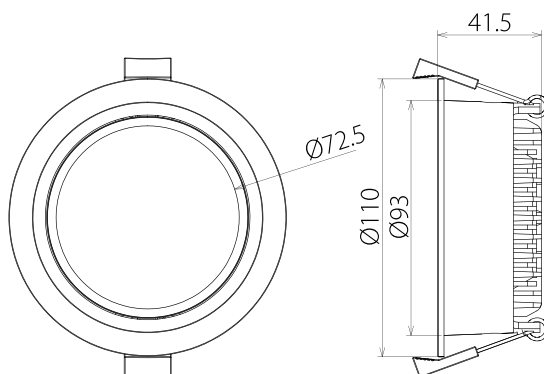

Integrating a 5630SMD light source and a compact high-efficiency driver into a traditional CFL replacement, this particular item gives you the ability to direct the wide 90° beam angle - great for washing walls, highlighting paintings or focusing beams.

The **Deco 13 Tilt** is available in a satin white finish and your colour choice of white or warm white LED lighting.

SPECIFICATION FEATURES

Power: 13W
Beam Angle: 90°
Tilt: 15°
LED Colours: Warm White / White
Trim Colour: Satin White
CCT: 3000K / 5000K
CRI: > 80
Lumens Output (±5%): 700lm / 830lm
Working Voltage: AC240V
Size: 110 x 41.5mm
Cutout Size: Ø95mm
Weight: 0.4kg
Operating Temperature: -10°C - 45°C
Certifications: CE, RoHS, SAA
IP Rated: 20
Warranty: 3 years
Dimmable: Yes, mains dimmable with **EV-DIMMER** (20505) and with most Australian dimmers (inc C-Bus)

PRODUCT CODES

Product code: EV-DECO13T-WW
Order code: 20530
Colour: Satin White Trim
 Warm White LED 3000K

Product code: EV-DECO13T-W
Order code: 20531
Colour: Satin White Trim
 White LED 5000K

DIAGRAMS / ADDITIONAL

Cutout: Ø95mm