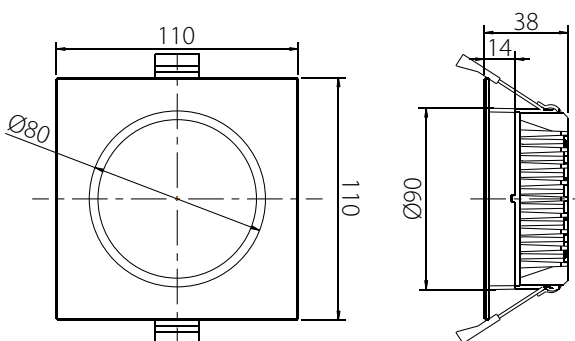

- Power: 13W
- Beam Angle: 90°
- LED Colours: Warm White / White
- Trim Colours: Satin White / Aluminium
- CCT: 3000K / 5000K
- CRI: > 83
- Lumens Output: 849lm / 889lm
- Working Voltage: AC240V
- Size: 110 x 38mm
- Cutout Size: Ø90mm
- Weight: 0.52kg
- Operating Temperature: -20°C - 65°C
- Certifications: CE, RoHS, SAA
- IP Rated: 20
- Warranty: 3 years
- Dimmable: Yes, mains dimmable with most Australian dimmers (inc C-Bus)

PRODUCT CODES

- | | |
|--|--|
| Product code: EV-DECO13-SQR-W-WW | Product code: EV-DECO13-SQR-A-WW |
| Order code: 20524 | Order code: 20526 |
| Colour: <input type="checkbox"/> Satin White Trim | Colour: <input type="checkbox"/> Aluminium Trim |
| <input checked="" type="checkbox"/> Warm White LED 3000K | <input checked="" type="checkbox"/> Warm White 3000K |
| Product code: EV-DECO13-SQR-W-W | Product code: EV-DECO13-SQR-A-W |
| Order code: 20525 | Order code: 20527 |
| Colour: <input type="checkbox"/> Satin White Trim | Colour: <input type="checkbox"/> Aluminium Trim |
| <input checked="" type="checkbox"/> White LED 5000K | <input checked="" type="checkbox"/> White LED 5000K |

DIAGRAMS / ADDITIONAL

Cutout: Ø90mm

Warm White (3000K)

White (5000K)