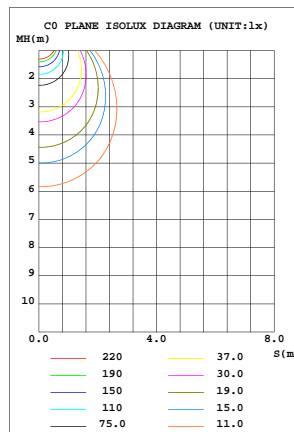

- Power: 13W
- Beam Angle: 90°
- LED Colours: Warm White / White
- Trim Colours: Satin White / Aluminium
- CCT: 3000K / 5000K
- CRI: > 83
- Lumens Output: 849lm / 889lm
- Working Voltage: AC240V
- Size: 110 x 38mm
- Cutout Size: Ø90mm
- Weight: 0.52kg
- Operating Temperature: -20°C - 65°C
- Certifications: CE, RoHS, SAA
- IP Rated: 20
- Warranty: 3 years
- Dimmable: Yes, mains dimmable with most Australian dimmers (inc C-Bus)

PRODUCT CODES

- | | |
|--|--|
| Product code: EV-DECO13-SQR-W-WW | Product code: EV-DECO13-SQR-A-WW |
| Order code: 20524 | Order code: 20526 |
| Colour: <input type="checkbox"/> Satin White Trim | Colour: <input type="checkbox"/> Aluminium Trim |
| <input checked="" type="checkbox"/> Warm White LED 3000K | <input checked="" type="checkbox"/> Warm White 3000K |
| Product code: EV-DECO13-SQR-W-W | Product code: EV-DECO13-SQR-A-W |
| Order code: 20525 | Order code: 20527 |
| Colour: <input type="checkbox"/> Satin White Trim | Colour: <input type="checkbox"/> Aluminium Trim |
| <input checked="" type="checkbox"/> White LED 5000K | <input checked="" type="checkbox"/> White LED 5000K |

DIAGRAMS / ADDITIONAL

Cutout: Ø90mm

Warm White (3000K)

White (5000K)