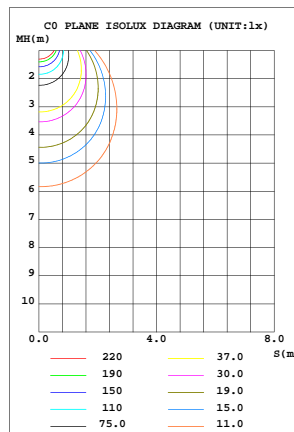

- Power: 13W
- Beam Angle: 90°
- LED Colours: Warm White / White
- Trim Colours: Satin White / Aluminium
- CCT: 3000K / 5000K
- CRI: > 83
- Lumens Output: 849lm / 889lm
- Working Voltage: AC240V
- Size: 110 x 38mm
- Cutout Size: Ø90mm
- Weight: 0.52kg
- Operating Temperature: -20°C - 65°C
- Certifications: CE, RoHS, SAA
- IP Rated: 20
- Warranty: 3 years
- Dimmable: Yes, mains dimmable with most Australian dimmers (inc C-Bus)

DIAGRAMS / ADDITIONAL

Warm White (3000K)

White (5000K)