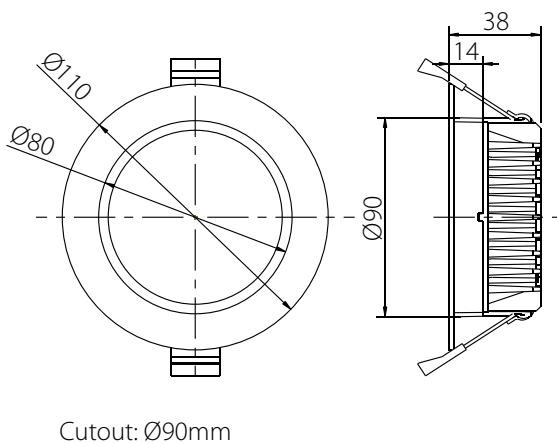

DIAGRAMS / ADDITIONAL