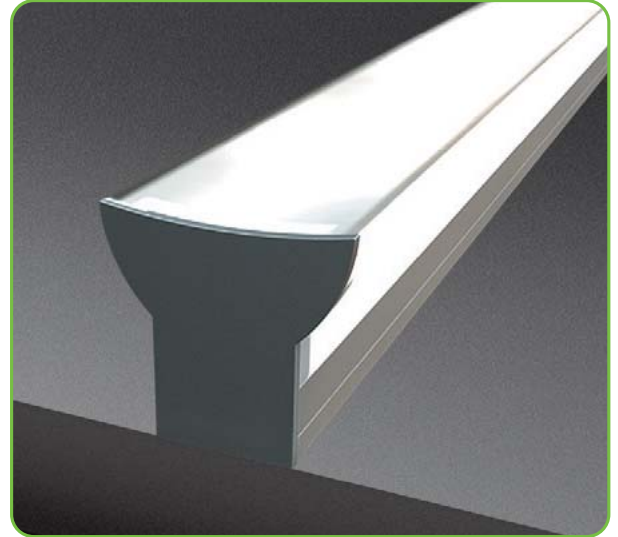

Bobby-T LED Profile

This LED profile can be used for many applications. Applications include wall mount, ceiling mount and also as a wire suspended pendant for over desk or bench top applications. Natural anodised aluminium finish, 6063 grade aluminium, hidden screw mounting, complete with a T-shape PMMA matt opal diffuser. Maximum continuous length = 2.5mtrs.

Order code: 22012
Product code: EV-EXT202
Size: (W) 19.5mm x (H) 32.3mm (L) 2500mm maximum length (sold per mtr)

Order code: 22013
Product code: EV-EXT202-CAP
Description: T-shape end cap to suit EV-EXT202 LED profile.
Colour: Silver

Order code: 22041
Product code: EV-EXT-SUSPENSION
Description: Stainless steel wire suspension (2mtr) to suit above LED profile.

Special: Special custom powder coated colours available upon request.

Compatible LED strips: