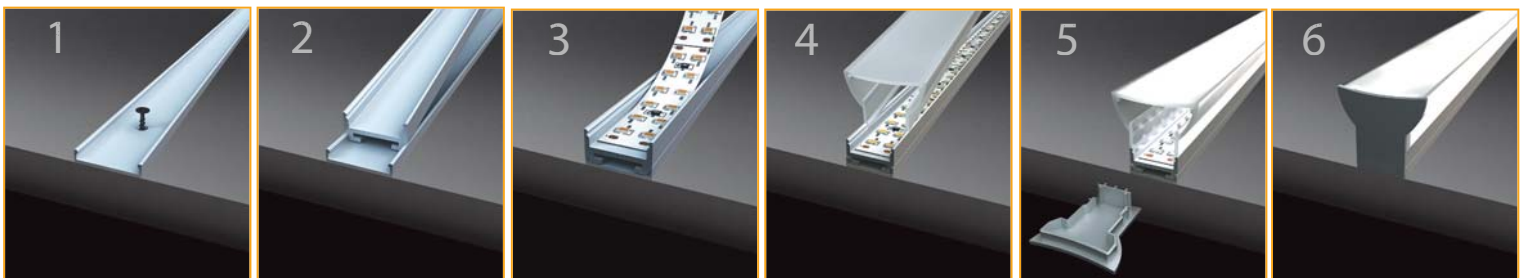

Installation Process:

Domus Lighting

29-31 Richland Street Kingsgrove NSW 2208

Phone: (02) 9554 9600 | Fax: (02) 9554 9433 | Email: sales@domuslighting.com