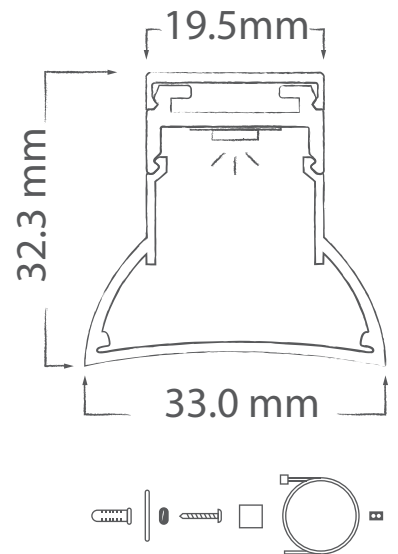

Bobby-T LED Profile

This LED profile can be used for many applications. Applications include wall mount, ceiling mount and also as a wire suspended pendant for over desk or bench top applications. Natural anodised aluminium finish, 6063 grade aluminium, hidden screw mounting, complete with a T-shape PMMA matt opal diffuser. Maximum continuous length = 2.5mtrs.

Order code: 22012
Product code: EV-EXT202
Size: (W) 19.5mm x (H) 32.3mm (L) 2500mm maximum length (sold per mtr)

Order code: 22013
Product code: EV-EXT202-CAP
Description: T-shape end cap to suit EV-EXT202 LED profile.
Colour: Silver

Order code: 22041
Product code: EV-EXT-SUSPENSION
Description: Stainless steel wire suspension (2mtr) to suit above LED profile.

Special: Special custom powder coated colours available upon request.

Compatible LED strips: