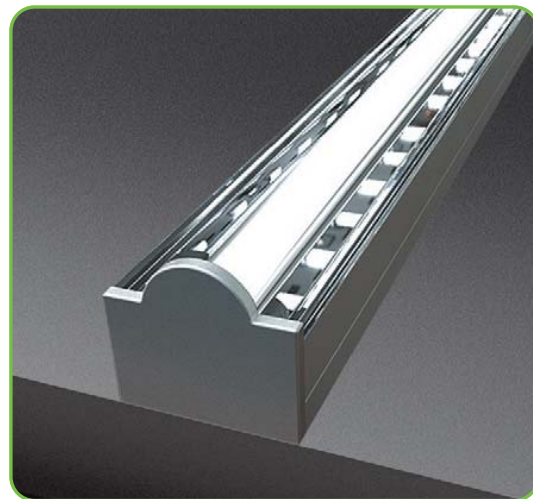

# Bobby-Optic LED Profile

This LED profile can be used for many applications. Applications include wall mount, ceiling mount and also as a wire suspended pendant for over desk or bench top applications. Natural anodised aluminium finish, 6063 grade aluminium, hidden screw mounting, complete with an optical 30° clear lens diffuser. Maximum continuous length = 2.5mtrs.

Order code: 22014  
Product code: EV-EXT203  
Size: (W) 19.5mm x (H) 17.4mm (L) 2500mm maximum length (sold per mtr)

Order code: 22015  
Product code: EV-EXT203-CAP  
Description: Optical end cap to suit EV-EXT203 LED profile  
Colour: Silver

Order code: 22041  
Product code: EV-EXT-SUSPENSION  
Description: Stainless steel wire suspension (2mtr) to suit above LED profile

Special: Special custom powder coated colours available upon request