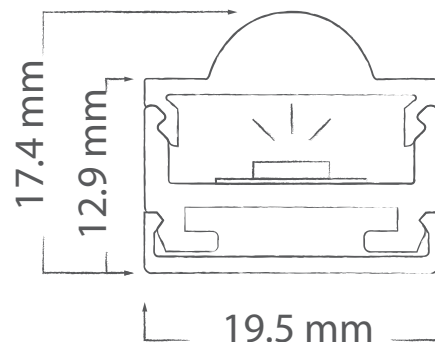

Compatible LED strips:

Flexi Strip 60	Flexi Strip 90	Flexi Strip 120	Flexi Strip 240	Flexi Strip RGB
○ W	○ W	○ W	○ W	●●● 30
○ NW	○ NW	○ NW	○ NW	●●● 60
○ WW	○ WW	○ WW	○ WW	●●● Digital
● R	● B			●●● AWB
● G				
● B				
● A