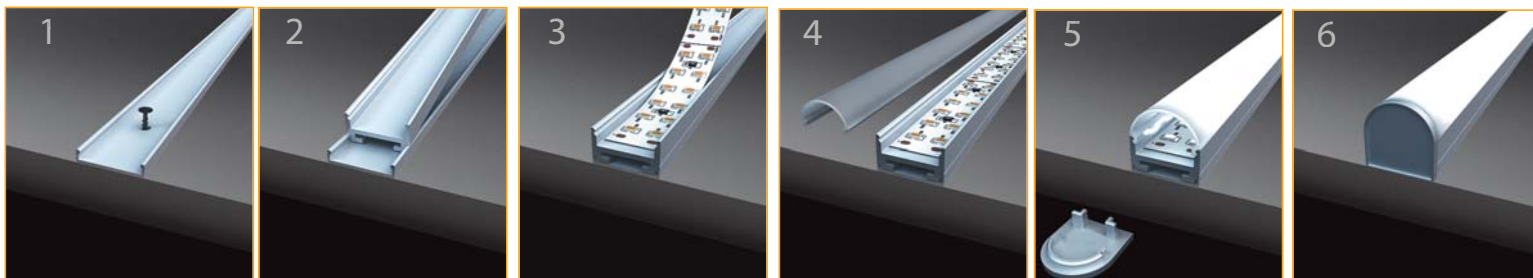

Installation Process:

Domus Lighting

29-31 Richland Street Kingsgrove NSW 2208

Phone: (02) 9554 9600 | Fax: (02) 9554 9433 | Email: sales@domuslighting.com