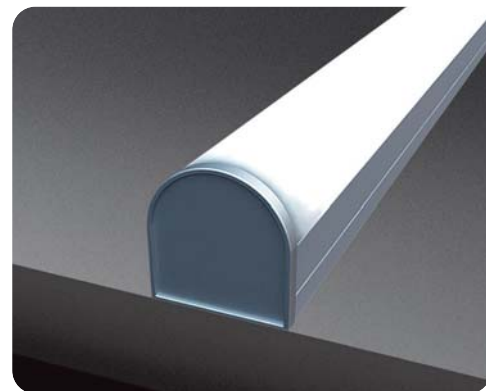

Bobby - Curve LED Profile

This LED profile can be used for many applications. Applications include wall mount, ceiling mount, under cupboard mount and also as a wire suspended pendant for over desk or bench top applications. Natural anodised aluminium finish, 6063 grade aluminium, hidden screw mounting, complete with a rounded PMMA matt opal diffuser. Maximum continuous length = 2.5mtrs.

Order code: 22008

Product code: EV-EXT200

Size: (W) 19.5mm x (H) 19.8mm (L) 2500mm maximum length (sold per mtr)

Order code: 22009

Product code: EV-EXT200-CAP

Description: Rounded end cap to suit EV-EXT200 LED profile.

Colour: Silver

Order code: 22041

Product code: EV-EXT-SUSPENSION

Description: Stainless steel wire suspension (2mtr) to suit above LED profile.

Special: Special custom powder coated colours available upon request.