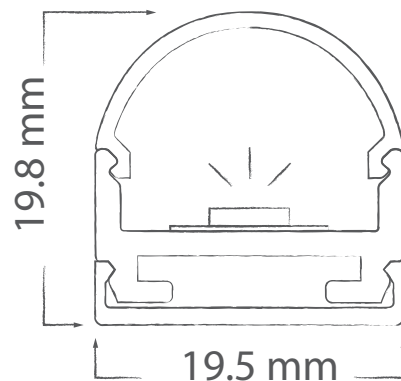

Bobby - Curve LED Profile

This LED profile can be used for many applications. Applications include wall mount, ceiling mount, under cupboard mount and also as a wire suspended pendant for over desk or bench top applications. Natural anodised aluminium finish, 6063 grade aluminium, hidden screw mounting, complete with a rounded PMMA matt opal diffuser. Maximum continuous length = 2.5mtrs.

Order code: 22008

Product code: EV-EXT200

Size: (W) 19.5mm x (H) 19.8mm (L) 2500mm maximum length (sold per mtr)

Order code: 22009

Product code: EV-EXT200-CAP

Description: Rounded end cap to suit EV-EXT200 LED profile.

Colour: Silver

Order code: 22041

Product code: EV-EXT-SUSPENSION

Description: Stainless steel wire suspension (2mtr) to suit above LED profile.

Special: Special custom powder coated colours available upon request.