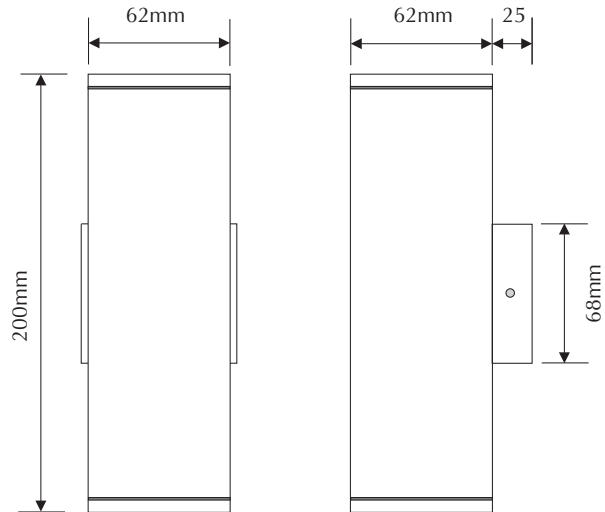

EVALPHA2-W

Order Code: **19403**

Product Code: **EVALPHA-2-W**

Colour: **White** ☐ 5500K
Aluminium ☐ Natural Anodised

Description: The ALPHA exterior wall light make a great alternative to the stainless steel fixtures with its architectural appearance and finish.

Data: The ALPHA exterior wall light is made from 6063 grade Aluminium, Natural Anodised finish, square body, up/down facing, silicon gaskets and seals, GU10 lamp holder, 2 x 6W LED lamp, 3 x 2W CREE LED, White 5500K colour temp, 60° beam angle, IP54 rating, 240V AC direct input.

Size: Back plate: (L) 68mm x (W) 68mm x (D) 25mm
Body: (L) 200mm x (W) 62mm x (D) 62mm

Additional: The above fitting is non dimmable.

- 6063 Aluminium
- CREE LED inside
- Natural Anodised finish
- 60° beam angle
- 2 x 6W high power LED lamp included
- IP54 rated
- GU10 mains voltage
- White 5500K

Domus Lighting

29-31 Richland Street Kingsgrove NSW 2208

Phone: (02) 9554 9600 | Fax: (02) 9554 9433 | Email: sales@domuslighting.com