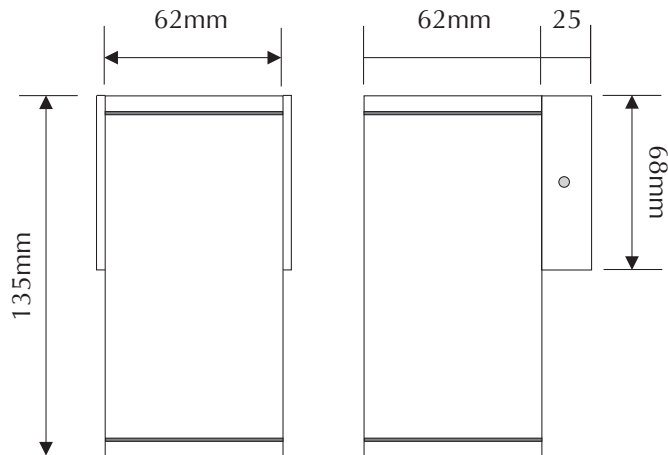

EVALPHA1-W

Order Code: **19401**

Product Code: **EVALPHA-1-W**

Colour: **White** ☐ 5500K
Aluminium ☐ Natural Anodised

Description: The ALPHA exterior wall light make a great alternative to the stainless steel fixtures with its architectural appearance and finish.

Data: The ALPHA exterior wall light is made from 6063 grade Aluminium, Natural Anodised finish, square body, down facing, silicon gaskets and seals, GU10 lamp holder, 1 x 6W LED lamp, 3 x 2W CREE LED, 5500K colour temp, 60° beam angle, IP54 rating, 240V AC direct input.

Size: Back plate: (L) 68mm x (W) 68mm x (D) 25mm
Body: (L) 135mm x (W) 62mm x (D) 62mm

Additional: The above fitting is non dimmable.

- 6063 Aluminium
- CREE LED inside
- Natural Anodised finish
- 60° beam angle
- 1 x 6W high power LED lamp included
- IP54 rated
- GU10 mains voltage
- White 5500K

Domus Lighting

29-31 Richland Street Kingsgrove NSW 2208

Phone: (02) 9554 9600 | Fax: (02) 9554 9433 | Email: sales@domuslighting.com