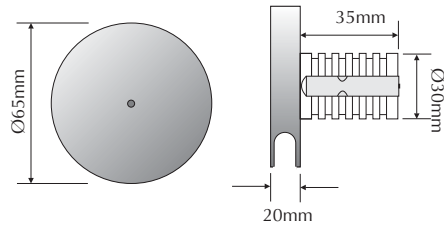

# EV112-W

Order Code: **19970**

Product Code: **EV112-W**

Colour: **White**  6400K

**Description:** A smart and contemporary semi-recessed wall light designed for low level floor/path lighting.

**Data:** Round fascia, machined pure aluminium, high power Cree LED, 1W total output, recessed aluminium heat sink with mounting clips, (BID) built-in driver, 350mA Constant Current, 240V AC mains power input.

**Fitting Size:** Front face: (Ø) 65mm x (D) 20mm  
 Recessed heat sink: (Ø) 30mm x (D) 35mm

**Cutout Size:** (Ø) 35mm

**Additional:** The above wall light is non dimmable. To dim the wall light please refer to the dimmable Constant Current drivers in the power supply section.

Data: Round fascia, machined pure aluminium, high power Cree LED, 1W total output, recessed aluminium heat sink with mounting clips, (BID) built-in driver, 350mA Constant Current, 240V AC mains power input.

Fitting Size: Front face: (Ø) 65mm x (D) 20mm  
 Recessed heat sink: (Ø) 30mm x (D) 35mm

Cutout Size: (Ø) 35mm

Additional: The above wall light is non dimmable. To dim the wall light please refer to the dimmable Constant Current drivers in the power supply section.