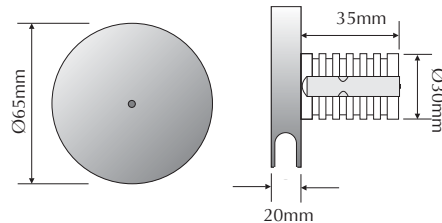

Order Code: **19971**
Product Code: **EV112-WW**
Colour: **Warm White** 2700K