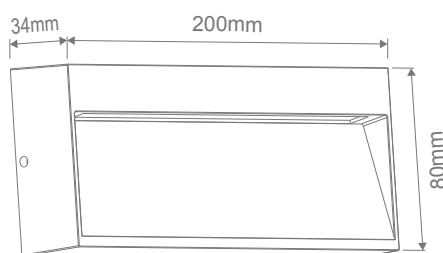

Diagrams / Additional

Item No.	Variant	CCT
ZEKE-PRO-8-240V-WHT	10329	TRIO
ZEKE-PRO-8-240V-BLK	10328	TRIO