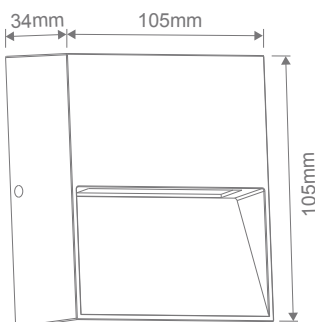

Diagrams / Additional

Item No.	Variant	Colour
ZEKE-PRO-5-SQR-WHT	10327	TRIO
ZEKE-PRO-5-SQR-BLK	10326	TRIO