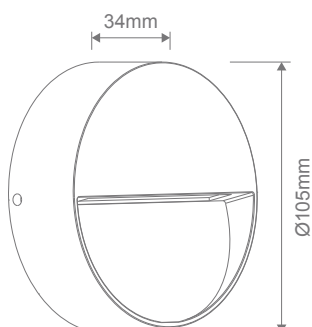

Diagrams / Additional

Item No.	Variant	Colour
ZEKE-PRO-5-RND-WHT	10325	TRIO
ZEKE-PRO-5-RND-BLK	10324	TRIO