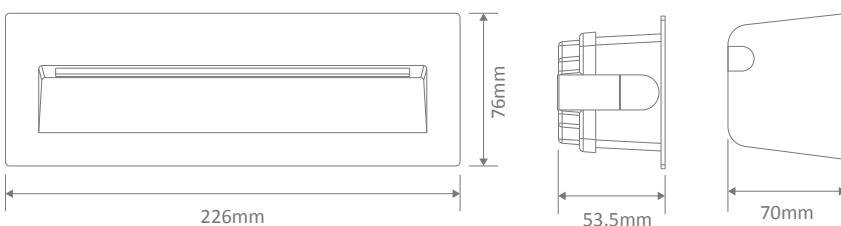

ZAC-PRO-8 LED Wall Light

Description

The ZAC-PRO-8 is a round or square, modern and sleek recessed LED wall or step light featuring a slimline, cast-aluminium body and TPS cable gland for easy installation. Perfect for low level pathway lighting and particularly useful for external pathways, providing soft downward illumination to the desired walkway. The aluminium trim features a special chromate process before a polyester powder coated finish is applied, for extended wear in external environments. With an IP65 rating, the ZAC-PRO-8 features amazing downward illumination while consuming a minimal power consumption of 8W. Available in Black and White frame colour options. Tri-colour switchable, choose from 3000K, 4000K or 5000K colour temperature options. Available in mains power 240V or 12/24V DC, which allows for outdoor applications such as planter boxes and front wall installations, where low voltage wiring has been used. The ZAC-PRO-8 is also backed by our Three Year Replacement Warranty for peace of mind.

Specification Features

Input Voltage:	240V AC
Power (W):	8W
IP rating (IP):	IP65
Lumens (lm):	Warm White 3000K - 421lm Neutral White 4000K - 462lm White 5000K - 495lm
LED type:	SMD
CCT:	3000K - 4000K - 5000K (Switchable)
CRI:	≥90
Beam angle (°):	120°
Dimmable:	No
Lifespan (hrs):	50,000hrs
Mouting:	Recessed

Diagrams / Additional

Cutout without recessed box: (L) 210mm x (H) 60mm
Cutout with recessed box: (L) 220mm x (H) 70mm

Item No.	Variants		CCT
	Blk	Wht	
ZAC-PRO-8-240V	10314	10315	TRIO