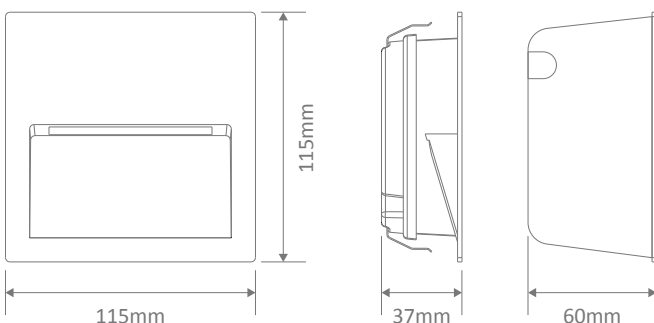

ZAC-PRO-5-SQR LED Wall Light

Description

The ZAC-PRO-5 is a round or square, modern and sleek recessed LED wall or step light featuring a slimline, cast-aluminium body and TPS cable gland for easy installation. Perfect for low level pathway lighting and particularly useful for external pathways, providing soft downward illumination to the desired walkway. The aluminium trim features a special chromate process before a polyester powder coated finish is applied, for extended wear in external environments. With an IP65 rating, the ZAC-PRO-5 features amazing downward illumination while consuming a minimal power consumption of 5W. Available in Black and White frame colour options. Tri-colour switchable, choose from 3000K, 4000K or 5000K colour temperature options. Available in mains power 240V or 12/24V DC, which allows for outdoor applications such as planter boxes and front wall installations, where low voltage wiring has been used. The ZAC-PRO-5 is also backed by our Three Year Replacement Warranty for peace of mind.

Specification Features

Input Voltage:	240V AC
Power (W):	5W
IP rating (IP):	IP65
Lumens (lm):	Warm White 3000K - 305lm Neutral White 4000K - 348lm White 5000K - 365lm
LED type:	SMD
CCT:	3000K - 4000K - 5000K (Switchable)
CRI:	≥90
Beam angle (°):	120°
Dimmable:	No
Lifespan (hrs):	50,000hrs
Mounting:	Recessed

Diagrams / Additional

Cutout without recessed box: (Ø) 100mm
Cutout with recessed box: (L) 110mm x (H) 110mm

Item No.	Variants		CCT
	Blk	Wht	
ZAC-PRO-5-240V-SQR	10312	10313	TRIO