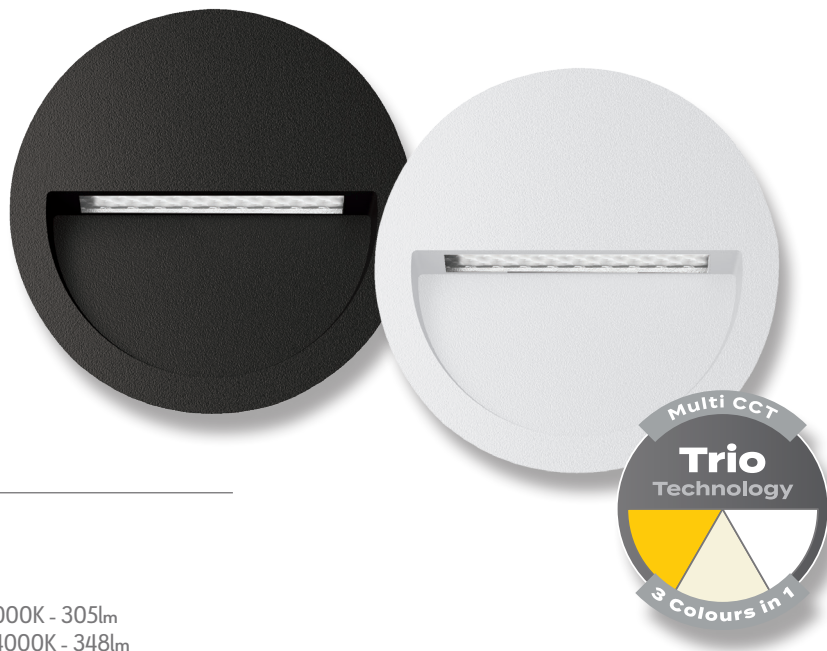

ZAC-PRO-5-RND LED Wall Light

Description

The ZAC-PRO-5 is a round or square, modern and sleek recessed LED wall or step light featuring a slimline, cast-aluminium body and TPS cable gland for easy installation. Perfect for low level pathway lighting and particularly useful for external pathways, providing soft downward illumination to the desired walkway. The aluminium trim features a special chromate process before a polyester powder coated finish is applied, for extended wear in external environments. With an IP65 rating, the ZAC-PRO-5 features amazing downward illumination while consuming a minimal power consumption of 5W. Available in Black and White frame colour options. Tri-colour switchable, choose from 3000K, 4000K or 5000K colour temperature options. Available in mains power 240V or 12/24V DC, which allows for outdoor applications such as planter boxes and front wall installations, where low voltage wiring has been used. The ZAC-PRO-5 is also backed by our Three Year Replacement Warranty for peace of mind.

Specification Features

Input Voltage:	240V AC
Power (W):	5W
IP rating (IP):	IP65
Lumens (lm):	Warm White 3000K - 305lm Neutral White 4000K - 348lm White 5000K - 365lm
LED type:	SMD
CCT:	3000K - 4000K - 5000K (Switchable)
CRI:	≥90
Beam angle (°):	120°
Dimmable:	No
Lifespan (hrs):	50,000hrs
Mounting:	Recessed

Diagrams / Additional

Cutout without recessed box: (Ø) 100mm
Cutout with recessed box: (Ø) 110mm

Item No.	Variants		CCT
	Blk	Wht	
ZAC-PRO-5-240V-RND	10310	10311	TRIO