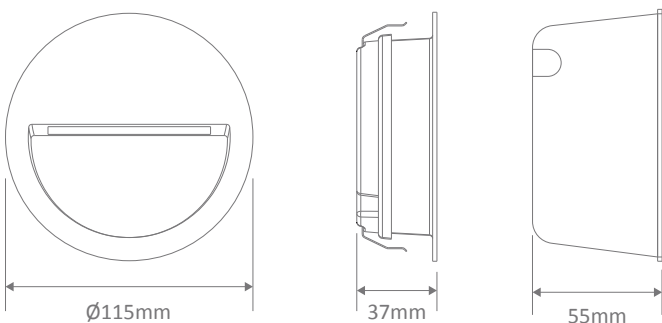

ZAC-PRO-5-RND LED Wall Light

Description

The ZAC-PRO-5 is a round or square, modern and sleek recessed LED wall or step light featuring a slimline, cast-aluminium body and TPS cable gland for easy installation. Perfect for low level pathway lighting and particularly useful for external pathways, providing soft downward illumination to the desired walkway. The aluminium trim features a special chromate process before a polyester powder coated finish is applied, for extended wear in external environments. With an IP65 rating, the ZAC-PRO-5 features amazing downward illumination while consuming a minimal power consumption of 5W. Available in Black and White frame colour options. Tri-colour switchable, choose from 3000K, 4000K or 5000K colour temperature options. Available in mains power 240V or 12/24V DC, which allows for outdoor applications such as planter boxes and front wall installations, where low voltage wiring has been used. The ZAC-PRO-5 is also backed by our Three Year Replacement Warranty for peace of mind.

Specification Features

Input Voltage:	240V AC
Power (W):	5W
IP rating (IP):	IP65
Lumens (lm):	Warm White 3000K - 305lm Neutral White 4000K - 348lm White 5000K - 365lm
LED type:	SMD
CCT:	3000K - 4000K - 5000K (Switchable)
CRI:	≥90
Beam angle (°):	120°
Dimmable:	No
Lifespan (hrs):	50,000hrs
Mounting:	Recessed

Diagrams / Additional

Cutout without recessed box: (Ø) 100mm
Cutout with recessed box: (Ø) 110mm

Item No.	Variants		CCT
	Blk	Wht	
ZAC-PRO-5-240V-RND	10310	10311	TRIO