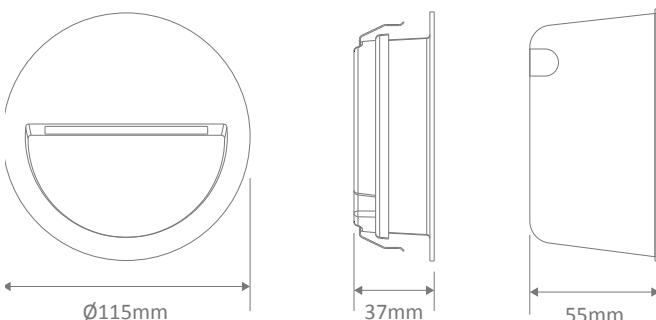

ZAC-PRO-5-12/24V-SQR 12/24V LED Wall Light

Description

The ZAC-PRO-5 is a round or square, modern and sleek recessed LED wall or step light featuring a slimline, cast-aluminium body and TPS cable gland for easy installation. Perfect for low level pathway lighting and particularly useful for external pathways, providing soft downward illumination to the desired walkway. The aluminium trim features a special chromate process before a polyester powder coated finish is applied, for extended wear in external environments. With an IP65 rating, the ZAC-PRO-5 features amazing downward illumination while consuming a minimal power consumption of 5W. Available in Black and White frame colour options. Tri-colour switchable, choose from 3000K, 4000K or 5000K colour temperature options. Available in mains power 240V or 12/24V DC, which allows for outdoor applications such as planter boxes and front wall installations, where low voltage wiring has been used. The ZAC-PRO-5 is also backed by our Three Year Replacement Warranty for peace of mind.

Specification Features

Input Voltage:	12/24V DC
Power (W):	5W
IP rating (IP):	IP65
Lumens (lm):	Warm White 3000K - 305lm Warm White 4000K - 348lm White 5000K - 365lm
LED type:	SMD
CCT:	3000K - 4000K - 5000K (Switchable)
CRI:	≥90
Beam angle (°):	120°
Dimmable:	Yes*
Lifespan (hrs):	50,000hrs
Mounting:	Recessed
Requires:	12/24V DC Constant Voltage LED Driver - Wire in parallel *When used with a dimmable driver

Diagrams / Additional

Cutout without recessed box: (Ø) 100mm
Cutout with recessed box: (Ø) 110mm

Item No.	Variants		CCT
	Blk	Wht	
ZAC-PRO-5-12/24V-SQR	10319	10320	TRIO