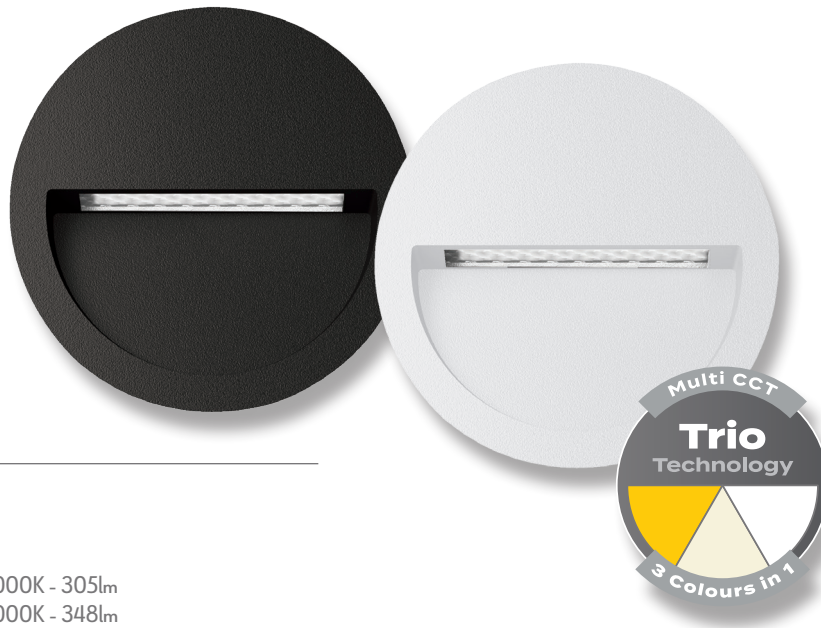

## ZAC-PRO-5-12/24V-RND 12/24V LED Wall Light

### Description

The ZAC-PRO-5 is a round or square, modern and sleek recessed LED wall or step light featuring a slimline, cast-aluminium body and TPS cable gland for easy installation. Perfect for low level pathway lighting and particularly useful for external pathways, providing soft downward illumination to the desired walkway. The aluminium trim features a special chromate process before a polyester powder coated finish is applied, for extended wear in external environments. With an IP65 rating, the ZAC-PRO-5 features amazing downward illumination while consuming a minimal power consumption of 5W. Available in Black and White frame colour options. Tri-colour switchable, choose from 3000K, 4000K or 5000K colour temperature options. Available in mains power 240V or 12/24V DC, which allows for outdoor applications such as planter boxes and front wall installations, where low voltage wiring has been used. The ZAC-PRO-5 is also backed by our Three Year Replacement Warranty for peace of mind.

### Specification Features

Input Voltage:	12/24V DC
Power (W):	5W
IP rating (IP):	IP65
Lumens (lm):	Warm White 3000K - 305lm Warm White 4000K - 348lm White 5000K - 365lm
LED type:	SMD
CCT:	3000K - 4000K - 5000K (Switchable)
CRI:	≥90
Beam angle (°):	120°
Dimmable:	Yes*
Lifespan (hrs):	50,000hrs
Mounting:	Recessed
Requires:	12/24V DC Constant Voltage LED Driver - Wire in parallel *When used with a dimmable driver

### Diagrams / Additional

Cutout without recessed box: (Ø) 100mm  
Cutout with recessed box: (Ø) 110mm

Item No.	Variants		CCT
	Blk	Wht	
ZAC-PRO-5-12/24V-RND	10317	10318	TRIO