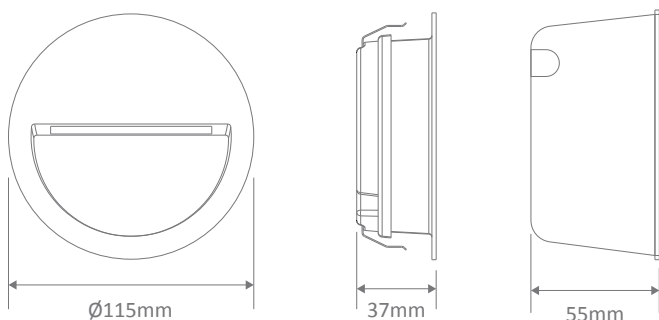

### Description

The ZAC-PRO-5 is a round or square, modern and sleek recessed LED wall or step light featuring a slimline, cast-aluminium body and TPS cable gland for easy installation. Perfect for low level pathway lighting and particularly useful for external pathways, providing soft downward illumination to the desired walkway. The aluminium trim features a special chromate process before a polyester powder coated finish is applied, for extended wear in external environments. With an IP65 rating, the ZAC-PRO-5 features amazing downward illumination while consuming a minimal power consumption of 5W. Available in Black and White frame colour options. Tri-colour switchable, choose from 3000K, 4000K or 5000K colour temperature options. Available in mains power 240V or 12/24V DC, which allows for outdoor applications such as planter boxes and front wall installations, where low voltage wiring has been used. The ZAC-PRO-5 is also backed by our Three Year Replacement Warranty for peace of mind.

### Specification Features

Input Voltage:	12/24V DC
Power (W):	5W
IP rating (IP):	IP65
Lumens (lm):	Warm White 3000K - 305lm Warm White 4000K - 348lm White 5000K - 365lm
LED type:	SMD
CCT:	3000K - 4000K - 5000K (Switchable)
CRI:	≥90
Beam angle (°):	120°
Dimmable:	Yes*
Lifespan (hrs):	50,000hrs
Mounting:	Recessed
Requires:	12/24V DC Constant Voltage LED Driver - Wire in parallel *When used with a dimmable driver

### Diagrams / Additional

Cutout without recessed box: (Ø) 100mm  
Cutout with recessed box: (Ø) 110mm

Item No.	Variants		CCT
	Blk	Wht	
ZAC-PRO-5-12/24V-RND	10317	10318	TRIO