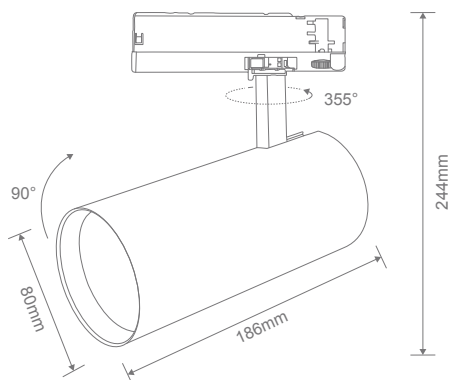

Diagrams / Additional