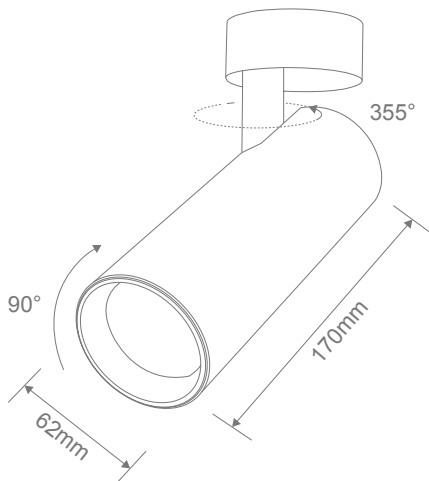

Diagrams / Additional