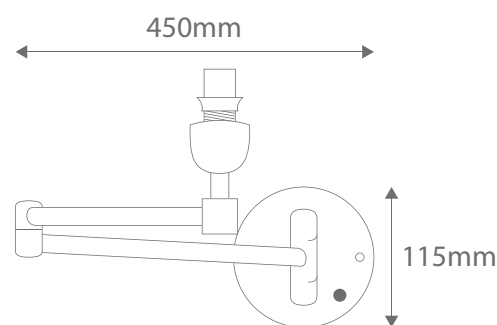

SW-758S

Round Base Double Swing Arm (With Switch)

Order Code:	18540	Black	1 x 20W B22 CFL
	18541	Brass	1 x 20W B22 CFL
	18542	Chrome	1 x 20W B22 CFL
	18544	Satin Brass	1 x 20W B22 CFL
	18545	Satin Chrome	1 x 20W B22 CFL
	18546	White	1 x 20W B22 CFL

Dimensions: Width 450mm
Height 115mm

Made in Australia

Requires: Lamp and Shade.

LED Option: LED BC Lamp recommended.
Please refer to Lamps Section.

Product Code: **SW-758S**

Description: Double jointed arm complete with round backplate, switch and lamp holder.