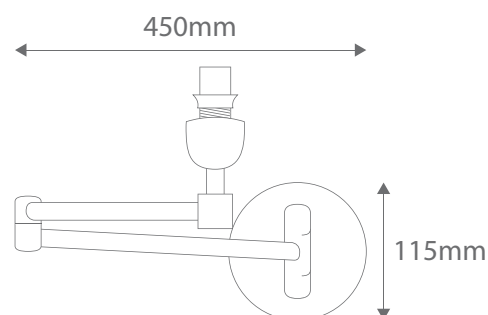

SW-758

Round Base Double Swing Arm (No Switch)

Order Code:	18532	Black	1 x 20W B22 CFL
	18533	Brass	1 x 20W B22 CFL
	18534	Chrome	1 x 20W B22 CFL
	18536	Satin Brass	1 x 20W B22 CFL
	18537	Satin Chrome	1 x 20W B22 CFL
	18538	White	1 x 20W B22 CFL

Dimensions: Width 450mm
Height 115mm

Made in Australia

Requires: Lamp and Shade.

LED Option: LED BC Lamp recommended.
Please refer to Lamps Section.

Product Code: **SW758**

Description: Double jointed arm complete with round backplate and lamp holder (**no switch**).