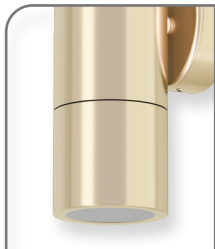

SHADOW-2-WB Up/Down Wall Light

Description

The SHADOW Series 2 Light Up/Down Wall Light offers a durable weatherproof solution to lighting up front facades and wall lighting areas where ambient lighting is required. Provides an upward and downward lighting effect. Available in solid finishes (316 Stainless Steel and Copper), Anodised Titanium Silver Aluminium and Powder coated Aluminium (Textured Black and White). Suits a GU10 lamp. Backed by a 3 Year Warranty.

White

Titanium Silver

Copper

Stainless Steel

Bronze

Brass

Specification Features

Input Voltage: 240V
 Power (W): 2x35W Max
 IP rating (IP): 65
 Lamp: KEY-GU10-TRIO (Included)

Diagrams / Additional

Item No.	Variant	Colour	Lamp
SHADOW-2-WB	49026	Black	TRIO
	49027	White	
	49028	Titanium Silver	
	49029	Copper	
	49030	316 Stainless Steel	
	49032	Bronze	
	49034	Brass	

Included Lamp
 KEY-GU10-TRIO 65112