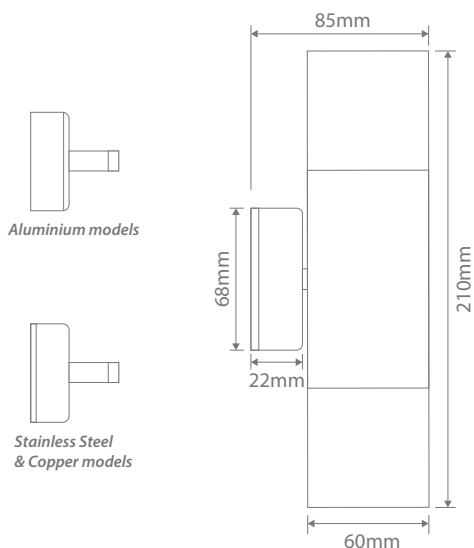

White

Titanium Silver

Copper

Stainless Steel

Bronze

Brass

Specification Features

Input Voltage: 240V
 Power (W): 2x35W Max
 IP rating (IP): 65
 Lamp: KEY-GU10-TRIO (Included)

Diagrams / Additional

Item No.	Variant	Colour	Lamp
SHADOW-2-WB	49026	Black	TRIO
	49027	White	
	49028	Titanium Silver	
	49029	Copper	
	49030	316 Stainless Steel	
	49032	Bronze	
	49034	Brass	

Included Lamp
 KEY-GU10-TRIO 65112