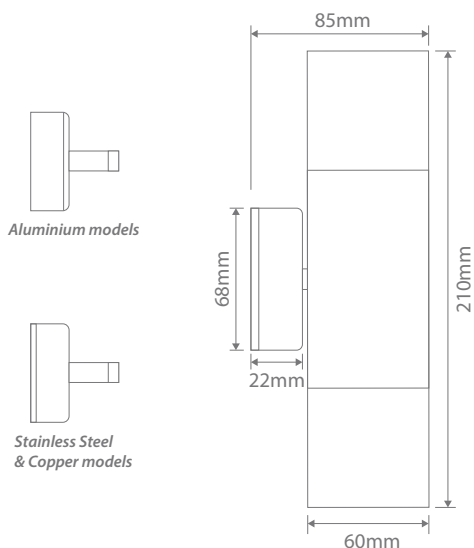

Diagrams / Additional

Item No.	Variant	Colour	Lamp
SHADOW-2-WB	49026	Black	TRIO
	49027	White	
	49028	Titanium Silver	
	49029	Copper	
	49030	316 Stainless Steel	
	49032	Bronze	
	49034	Brass	

Item No.	Variant	Colour	Lamp
SHADOW-2-WB-1V	10898	Black	TRIO
	10899	White	
	10900	Titanium Silver	
	10901	Copper	
	10902	316 Stainless Steel	
	10903	Bronze	
	10904	Brass	

Included Lamp

KEY-GU10-TRIO	65112
KEY-MR16-TRIO	65122