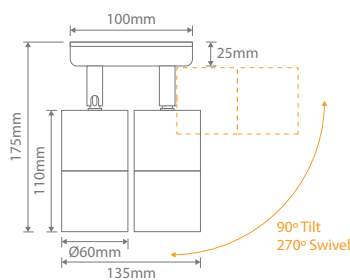

Diagrams / Additional

Item No.	Variant	Colour	Lamp
SHADOW-2-ADJ	49056	Black	TRIO
	49057	White	
	49058	Titanium Silver	
	49059	Copper	
	49060	316 Stainless Steel	
	49062	Bronze	
	49064	Brass	

Included Lamp
KEY-GU10-TRIO 65112