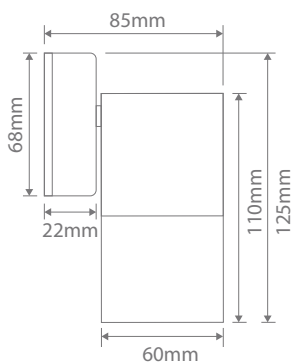

White

Titanium Silver

Copper

Stainless Steel

Bronze

Brass

Specification Features

Input Voltage: 240V
 Power (W): 35W Max
 IP rating (IP): 65
 Lamp: KEY-GU10-TRIO (Included)

Diagrams / Additional

| Item No. | Variant | Colour | Lamp |
|-------------|---------|---------------------|------|
| SHADOW-1-WB | 49016 | Black | TRIO |
| | 49017 | White | |
| | 49018 | Titanium Silver | |
| | 49019 | Copper | |
| | 49020 | 316 Stainless Steel | |
| | 49031 | Bronze | |
| | 49033 | Brass | |