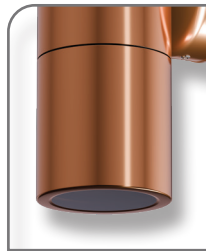

SHADOW-1-WB Down Wall Light

Description

The SHADOW Series 1 Light Down Wall Light offers a durable weatherproof solution to lighting up front facades and wall lighting areas where ambient lighting is required. Provides a downward lighting effect. Available in solid finishes (316 Stainless Steel and Copper), Anodised Titanium Silver Aluminium and Powder coated Aluminium (Textured Black and White). Suits a GU10 lamp. Backed by a 3 Year Warranty.

White

Titanium Silver

Copper

Stainless Steel

Bronze

Brass

Specification Features

Input Voltage: 240V
 Power (W): 35W Max
 IP rating (IP): 65
 Lamp: KEY-GU10-TRIO (Included)

Diagrams / Additional

| Item No. | Variant | Colour | Lamp |
|-------------|---------|---------------------|------|
| SHADOW-1-WB | 49016 | Black | TRIO |
| | 49017 | White | |
| | 49018 | Titanium Silver | |
| | 49019 | Copper | |
| | 49020 | 316 Stainless Steel | |
| | 49031 | Bronze | |
| | 49033 | Brass | |

Included Lamp

KEY-GU10-TRIO 65112

Aluminium models

Stainless Steel & Copper models