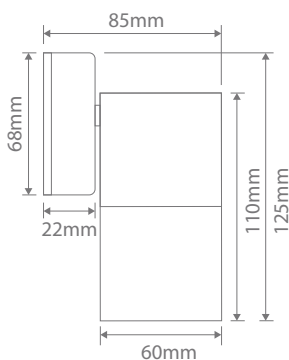

White

Titanium Silver

Copper

Stainless Steel

Bronze

Brass

Specification Features

- Input Voltage: 240V or 12V* DC
- Power (W): 35W Max
- IP rating (IP): 65
- Lamp: KEY-GU10-TRIO (Included)

*Requires a 12V DC driver.

Diagrams / Additional

Item No.	Variant	Colour	Lamp
SHADOW-1-WB	49016	Black	TRIO
	49017	White	
	49018	Titanium Silver	
	49019	Copper	
	49020	316 Stainless Steel	
	49031	Bronze	
	49033	Brass	