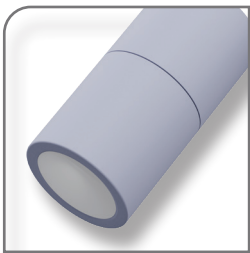

## SHADOW-1-ADJ Single Adjustable Wall Light

### Description

The SHADOW Series 1 Light Adjustable Wall Light offers a durable weatherproof solution to lighting up areas where ambient lighting is required. Available in solid finishes (316 Stainless Steel and Copper), Anodised Titanium Silver Aluminium and Powder coated Aluminium (Textured Black and White). Suits a GU10 lamp. Backed by a 3 Year Warranty.

### Specification Features

Input Voltage: 240V  
 Power (W): 35W Max  
 IP rating (IP): 65  
 Tilt & Swivel: 90° & 270°  
 Lamp: KEY-GU10-TRIO (Included)

White

Titanium Silver

Copper

Stainless Steel

Bronze

Brass

### Diagrams / Additional

Aluminium models

Stainless Steel & Copper models

Item No.	Variant	Colour	Lamp
SHADOW-1-ADJ	49046	Black	TRIO
	49047	White	
	49048	Titanium Silver	
	49049	Copper	
	49050	316 Stainless Steel	
	49061	Bronze	
	49063	Brass	