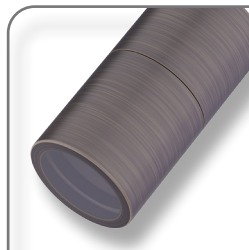

## SHADOW-1-ADJ Single Adjustable Wall Light

### Description

The SHADOW Series 1 Light Adjustable Wall Light offers a durable weatherproof solution to lighting up areas where ambient lighting is required. Available in solid finishes (316 Stainless Steel and Copper), Anodised Titanium Silver Aluminium and Powder coated Aluminium (Textured Black and White). Suits a GU10 lamp. Backed by a 3 Year Warranty.

### Specification Features

Input Voltage: 240V  
 Power (W): 35W Max  
 IP rating (IP): 65  
 Tilt & Swivel: 90° & 270°  
 Lamp: KEY-GU10-TRIO (Included)

White

Titanium Silver

Copper

Stainless Steel

Bronze

Brass

### Diagrams / Additional

Aluminium models

Stainless Steel & Copper models

Item No.	Variant	Colour	Lamp
SHADOW-1-ADJ	49046	Black	TRIO
	49047	White	
	49048	Titanium Silver	
	49049	Copper	
	49050	316 Stainless Steel	
	49061	Bronze	
	49063	Brass	