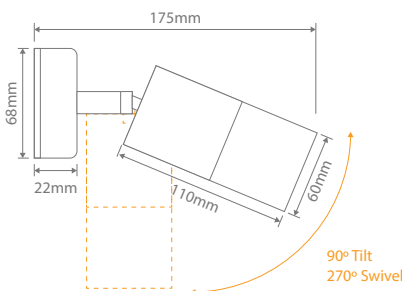

Diagrams / Additional

Item No.	Variant	Colour	Lamp
SHADOW-1-ADJ	49046	Black	TRIO
	49047	White	
	49048	Titanium Silver	
	49049	Copper	
	49050	316 Stainless Steel	
	49061	Bronze	
	49063	Brass	

Included Lamp
KEY-GU10-TRIO 65112