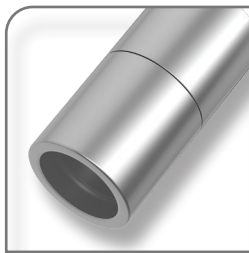

## SHADOW-1-ADJ Single Adjustable Wall Light

### Description

The SHADOW Series 1 Light Adjustable Wall Light offers a durable weatherproof solution to lighting up areas where ambient lighting is required. Available in solid finishes (316 Stainless Steel and Copper), Anodised Titanium Silver Aluminium and Powder coated Aluminium (Textured Black and White). Suits a GU10 lamp. Backed by a 3 Year Warranty.

### Specification Features

Input Voltage: 240V  
 Power (W): 35W Max  
 IP rating (IP): 65  
 Tilt & Swivel: 90° & 270°  
 Lamp: KEY-GU10-TRIO (Included)

White

Titanium Silver

Copper

Stainless Steel

Bronze

Brass

### Diagrams / Additional

Aluminium models

Stainless Steel & Copper models

Item No.	Variant	Colour	Lamp
SHADOW-1-ADJ	49046	Black	TRIO
	49047	White	
	49048	Titanium Silver	
	49049	Copper	
	49050	316 Stainless Steel	
	49061	Bronze	
	49063	Brass	