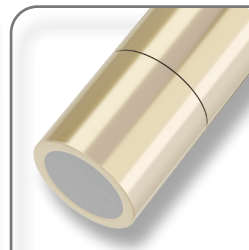

## SHADOW-1-ADJ Single Adjustable Wall Light

### Description

The SHADOW Series 1 Light Adjustable Wall Light offers a durable weatherproof solution to lighting up areas where ambient lighting is required. Available in solid finishes (316 Stainless Steel and Copper), Anodised Titanium Silver Aluminium and Powder coated Aluminium (Textured Black and White). Suits a GU10 lamp. Backed by a 3 Year Warranty.

### Specification Features

Input Voltage: 240V  
 Power (W): 35W Max  
 IP rating (IP): 65  
 Tilt & Swivel: 90° & 270°  
 Lamp: KEY-GU10-TRIO (Included)

White

Titanium Silver

Copper

Stainless Steel

Bronze

Brass

### Diagrams / Additional

Aluminium models

Stainless Steel & Copper models

Item No.	Variant	Colour	Lamp
SHADOW-1-ADJ	49046	Black	TRIO
	49047	White	
	49048	Titanium Silver	
	49049	Copper	
	49050	316 Stainless Steel	
	49061	Bronze	
	49063	Brass	