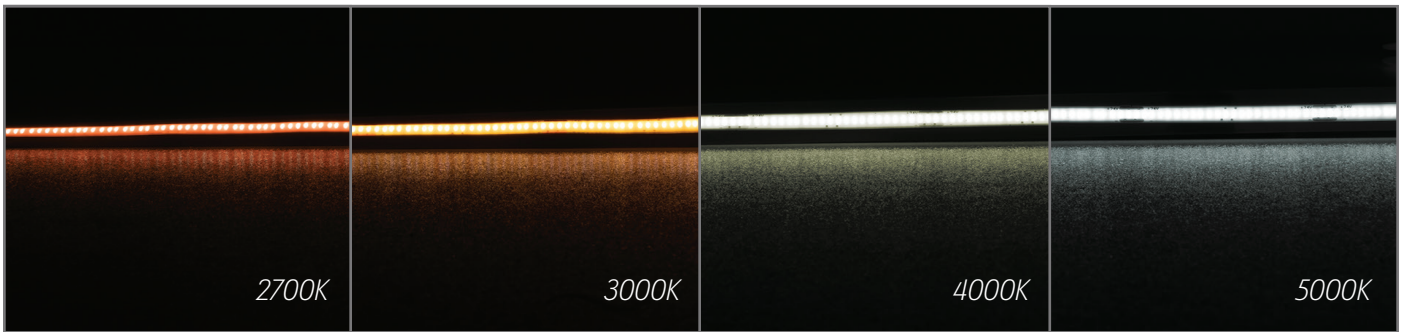

Plex-MICRO Micro Width LED Strip

Description

The PLEX-MICRO series is a specially designed micro-width LED Strip that offers applications where small spaces require smaller than 10mm widths. Incorporates the latest in LED COB chip technology, with true dotless appearance utilising 480 LEDs per metre. Operating on 24V DC allows for less resistive heat and longer run lengths. Choose from IP54 Indoor Strip including wet areas, or for waterproof installations. Longer areas of weldless joints provide a more reliable solution avoiding breaks in continuity. Available in 8W per metre, which provides a bright and desirable light output for your desired area. High CRI90 chips provide excellent colour rendering while providing a smooth and seamless linear lighting for a clean and minimalistic look. The PLEX-MICRO series come with a choice of single colour 2700K Extra Warm White, 3000K Warm White, 4000K Neutral White and 5000K White for your residential or commercial linear lighting project applications. A comprehensive range of optional accessories including fast fix connectors, and L-joint connectors are available for complex installations. Ideal for kitchens, bathrooms, laundry, bars, restaurants, and all indoor highlighting applications.

Specification Features

Input Voltage:	24V DC
Wattage Per Metre:	8W
Beam angle:	180°
CCT:	2700K, 3000K, 4000K & 5000K
Light Source:	COB LED
Lumen Output:	Extra Warm White 2700K - 540lm/m Warm White 3000K - 640lm/m Neutral White 4000K - 680lm/m White 5000K - 720lm/m
CRI:	≥90
Number of LED Per Metre:	560
Wiring:	Parallel
IP Rating:	IP54
Cutting Increments/Sections:	50mm
Requires:	24V DC Constant Voltage LED Driver
Dimmable:	Yes**
IES files:	Yes
Continuous Run:	5m Max (one end driver feed) 10m (two end driver feed)