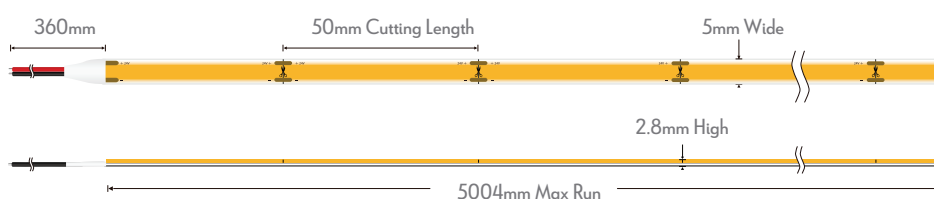

Diagrams / Additional

Item No.	Variant	CCT
PLEX-MICRO-8W	24118	2700K
	24162	3000K
	24163	4000K
	24164	5000K