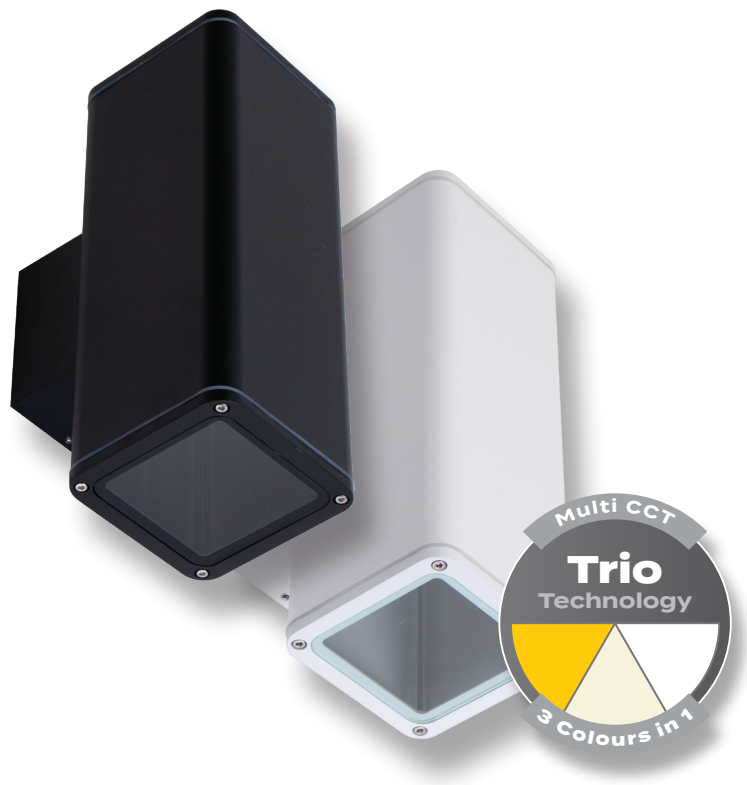

## PIPER-PRO-2-SQUARE

### Wall Light

#### Description

The Piper series of outdoor LED Wall Lights features a high quality die-cast aluminium frame powder coated in Textured Black, Dark Grey or White. Featuring a solid tempered clear lens, the Piper series will provide excellent vertical illumination for your home available with the choice of Warm White, Neutral White or White colour temperature options (Tri-colour switchable). With the additional benefit of being IP65, this product can be used for both indoor and outdoor applications to provide the perfect look to your contemporary home or commercial application for many years to come, all backed by our Domus Lighting 3 year replacement warranty for peace of mind.

#### Specification Features

Input Voltage:	240V AC
Power (W):	20W
IP rating (IP):	65
Lumen (lm):	Warm White 3000K - 1800lm Neutral White 4000K - 2000lm White 5000K - 1900lm
CCT:	3000K - 4000K - 5000K (Switchable)
IK Rating (IK):	08
Lamp:	PAR30 E27 Lamp